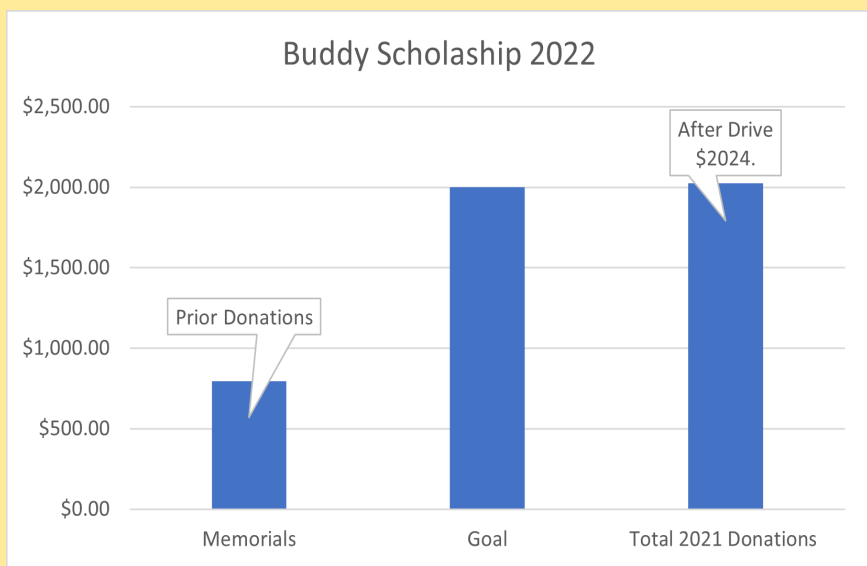

Hi Richard.

We did it!

[View in Browser](#)

EDOA Supporters Reach Goal for Scholarship

In just a few days the Eastham Dog Owners have reached their goal of $2000 in support of the Buddy Scholarship. This matches the largest amount provided by the scholarship in its 8 year history.

A call went out through this e-newsletter just 3 days ago and was picked up by the Eastham Chamber of Commerce and reposted to its member organizations. The response was strong and fast.

Any additional funds collected by December 31st will be added to the award, as is our policy of distributing 100% of the funds collected in a calendar year to the scholarship recipient.

The award is also funded by memorial donations made in the name of the pets of members and friends of members. Donors receive a web page on the EDOA site honoring those dogs with pictures and comments from our "family".

We believe in supporting our community. This is one more way. What a great organization!

Thank you—Thank you!

Donate Directly

[Donate using this link to fund the Buddy Scholarship.](#)

Transaction details:

Security:

Our website employs security (SSL Certificates) for the protection of all of us.

Donations can be made with your PayPal account **or your own credit card.**

PayPal is our payment interface to provide security and privacy guarantees.

All donations made through these links will go directly to our Scholarship award winner.

Create a Memorial Donation

[Fill in this form on our website](#)

1. Include info on the dog or person you would like to honor.
2. A beautiful notes will be mailed to the owner informing them of the memorial.
3. Photos are photo shows are added free.
4. Here are some nice examples.

<https://www.easthamdog.org/dog/breezy/>

<https://www.easthamdog.org/dog/finn/>

<https://www.easthamdog.org/dog/buddy/>

The Buddy Scholarship Fund

Since 2012 EDOA members have been making contributions to EDOA's Buddy Scholarship Fund. First awarded in 2013.

- The fund provides scholarships to local students furthering their education in the general fields associated with pet care.
- 100% of the contributions each year are distributed to students.
- Funds come primarily from memorials for dogs that have passed. Memorial pages are a permanent part of the EDOA website.
- Many memorial donors contribute for friends whose dogs and even other dog lovers have passed.
- Starting in 2013 with an expected award of $500, we have been able to award up to $2000 with the generosity of the EDOA community.

Special Thanks to Our Donors

Diana D	$100	Kathleen M	$100
Cindy B	$50	Susan W.	$100
Betsy S	$25	Terry H.	$100
Jan B	$30	Special Thanks to those who have made contributions and memorials throughout the year.	
Bill O	$50	Per & Ruth B	
Mary N	$50	Cindy N	
Chris G	$25	Cindy B	
Ellen L	$25	Ed & Nancy D	
Edward C	$25	ITW Matching Fund	
Iora M	$25	<i>(Apologies if there have been omissions—ECD)</i>	
Suzanne B	$25	Our letter of thanks, and notice of the memorials to the owners are produced by Vicky Anderson. They are beautifully done. Cheers!	
Rae Ann P	$100		
Karla K	$25		
John S	$100		
Marcia D.	$300		

Upcoming in next e-newsletter

Dog Travels:

Tony Cantore will be writing his EDOA Education column - [The Best Ideas for Traveling with Dogs.](#)

What are your suggestions? Give us the benefit of your experience by [e-mailing Tony](#) with your ideas.

New Discounts and Membership Cards:

Cindy Nicholson is ready with the 2022 Membership Cards.

Linda Wood is rounding up the local discounts for members.

The EDOA Store:

Fast, free delivery (locally) on EDOA logo gear. [Visit the Store.](#)

Also, we are always looking for products you would like to see. We have received some good ideas we are working on. [E-mail your ideas!](#)

EDOA Volunteer Needs:

Have special skills to share? See what EDOA needs.

Comments / Questions

Editor: Ed.Daniels@easthamdog.org

You are receiving this e-mail blast as a member of Eastham Dog Owners' Association.

Thank you for your support!

"Like" us on Facebook