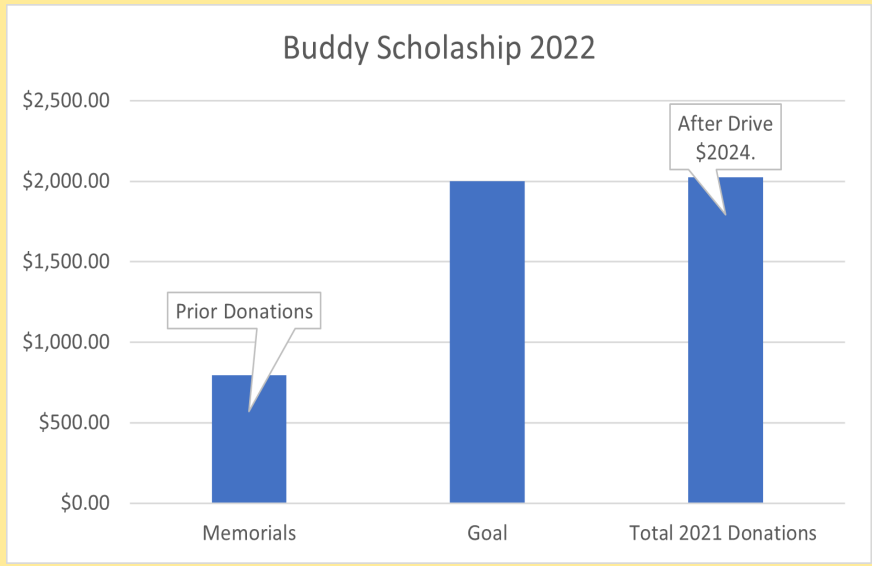

Hi Judy.
We did it!

[View in Browser](#)

EDOA Supporters Reach Goal for Scholarship

In just a few days the Eastham Dog Owners have reached their goal of $2000 in support of the Buddy Scholarship. This matches the largest amount provided by the scholarship in its 8 year history.

A call went out through this e-newsletter just 3 days ago and was picked up by the Eastham Chamber of Commerce and reposted to its member organizations. The response was strong and fast.

Any additional funds collected by December 31st will be added to the award, as is our policy of distributing 100% of the funds collected in a calendar year to the scholarship recipient.

The award is also funded by memorial donations made in the name of the pets of members and friends of members. Donors receive a web page on the EDOA site honoring those dogs with pictures and comments from our "family".

We believe in supporting our community. This is one more way. What a great organization!

Thank you—Thank you!

Donate Directly

[Donate using this link to fund the Buddy Scholarship.](#)

Transaction details:

Security:

Our website employs security (SSL Certificates) for the protection of all of us.

Donations can be made with your PayPal account **or your own credit card.**

PayPal is our payment interface to provide security and privacy guarantees.

All donations made through these links will go directly to our Scholarship award winner.

Create a Memorial Donation

[Fill in this form on our website](#)

1. Include info on the dog or person you would like to honor.
2. A beautiful notes will be mailed to the owner informing them of the memorial.
3. Photos are photo shows are added free.
4. Here are some nice examples.

<https://www.easthamdog.org/dog/breezy/>

<https://www.easthamdog.org/dog/finn/>

<https://www.easthamdog.org/dog/buddy/>

The Buddy Scholarship Fund

Since 2012 EDOA members have been making contributions to EDOA's Buddy Scholarship Fund. First awarded in 2013.

- The fund provides scholarships to local students furthering their education in the general fields associated with pet care.
- 100% of the contributions each year are distributed to students.
- Funds come primarily from memorials for dogs that have passed. Memorial pages are a permanent part of the EDOA website.
- Many memorial donors contribute for friends whose dogs and even other dog lovers have passed.
- Starting in 2013 with an expected award of $500, we have been able to award up to $2000 with the generosity of the EDOA community.

Special Thanks to Our Donors

Diana D	$100	Kathleen M	$100
Cindy B	$50	Susan W.	$100
Betsy S	$25	Terry H.	$100
Jan B	$30	Special Thanks to those who have made contributions and memorials throughout the year.	
Bill O	$50	Per & Ruth B	
Mary N	$50	Cindy N	
Chris G	$25	Cindy B	
Ellen L	$25	Ed & Nancy D	
Edward C	$25	ITW Matching Fund	
Iora M	$25	<i>(Apologies if there have been omissions—ECD)</i>	
Suzanne B	$25	Our letter of thanks, and notice of the memorials to the owners are produced by Vicky Anderson. They are beautifully done. Cheers!	
Rae Ann P	$100		
Karla K	$25		
John S	$100		
Marcia D.	$300		

Upcoming in next e-newsletter

Dog Travels:

Tony Cantore will be writing his EDOA Education column - [The Best Ideas for Traveling with Dogs.](#)

What are your suggestions? Give us the benefit of your experience by [e-mailing Tony](#) with your ideas.

New Discounts and Membership Cards:

Cindy Nicholson is ready with the 2022 Membership Cards.

Linda Wood is rounding up the local discounts for members.

The EDOA Store:

Fast, free delivery (locally) on EDOA logo gear. [Visit the Store.](#)

Also, we are always looking for products you would like to see. We have received some good ideas we are working on. [E-mail your ideas!](#)

EDOA Volunteer Needs:

Have special skills to share? See what EDOA needs.

Comments / Questions

Editor: Ed.Daniels@easthamdog.org

You are receiving this e-mail blast as a member of Eastham Dog Owners' Association.

Thank you for your support!

"Like" us on Facebook