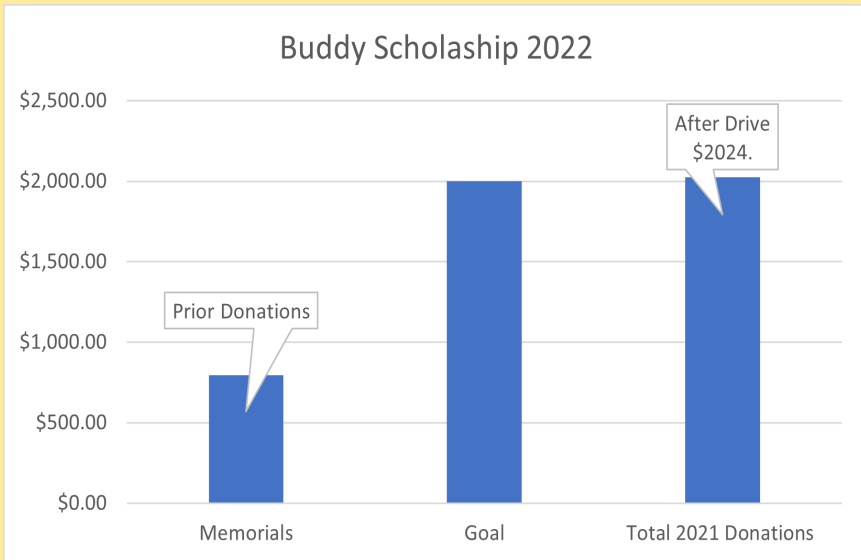

Hi Diane & Daniel.

We did it!

[View in Browser](#)

EDOA Supporters Reach Goal for Scholarship

In just a few days the Eastham Dog Owners have reached their goal of $2000 in support of the Buddy Scholarship. This matches the largest amount provided by the scholarship in its 8 year history.

A call went out through this e-newsletter just 3 days ago and was picked up by the Eastham Chamber of Commerce and reposted to its member organizations. The response was strong and fast.

Any additional funds collected by December 31st will be added to the award, as is our policy of distributing 100% of the funds collected in a calendar year to the scholarship recipient.

The award is also funded by memorial donations made in the name of the pets of members and friends of members. Donors receive a web page on the EDOA site honoring those dogs with pictures and comments from our "family".

We believe in supporting our community. This is one more way. What a great organization!

Thank you—Thank you!

Donate Directly

[Donate using this link to fund the Buddy Scholarship.](#)

Transaction details:

Security:

Our website employs security (SSL Certificates) for the protection of all of us.

Donations can be made with your PayPal account **or your own credit card.**

PayPal is our payment interface to provide security and privacy guarantees.

All donations made through these links will go directly to our Scholarship award winner.

Create a Memorial Donation

[Fill in this form on our website](#)

1. Include info on the dog or person you would like to honor.
2. A beautiful notes will be mailed to the owner informing them of the memorial.
3. Photos are photo shows are added free.
4. Here are some nice examples.

<https://www.easthamdog.org/dog/breezy/>

<https://www.easthamdog.org/dog/finn/>

<https://www.easthamdog.org/dog/buddy/>

The Buddy Scholarship Fund

Since 2012 EDOA members have been making contributions to EDOA's Buddy Scholarship Fund. First awarded in 2013.

- The fund provides scholarships to local students furthering their education in the general fields associated with pet care.
- 100% of the contributions each year are distributed to students.
- Funds come primarily from memorials for dogs that have passed. Memorial pages are a permanent part of the EDOA website.
- Many memorial donors contribute for friends whose dogs and even other dog lovers have passed.
- Starting in 2013 with an expected award of $500, we have been able to award up to $2000 with the generosity of the EDOA community.

Special Thanks to Our Donors

Diana D	$100	Kathleen M	$100
Cindy B	$50	Susan W.	$100
Betsy S	$25	Terry H.	$100
Jan B	$30	Special Thanks to those who have made contributions and memorials throughout the year.	
Bill O	$50	Per & Ruth B	
Mary N	$50	Cindy N	
Chris G	$25	Cindy B	
Ellen L	$25	Ed & Nancy D	
Edward C	$25	ITW Matching Fund	
Iora M	$25	<i>(Apologies if there have been omissions—ECD)</i>	
Suzanne B	$25	Our letter of thanks, and notice of the memorials to the owners are produced by Vicky Anderson. They are beautifully done. Cheers!	
Rae Ann P	$100		
Karla K	$25		
John S	$100		
Marcia D.	$300		

Upcoming in next e-newsletter

Dog Travels:

Tony Cantore will be writing his EDOA Education column - [The Best Ideas for Traveling with Dogs.](#)

What are your suggestions? Give us the benefit of your experience by [e-mailing Tony](#) with your ideas.

New Discounts and Membership Cards:

Cindy Nicholson is ready with the 2022 Membership Cards.

Linda Wood is rounding up the local discounts for members.

The EDOA Store:

Fast, free delivery (locally) on EDOA logo gear. [Visit the Store.](#)

Also, we are always looking for products you would like to see. We have received some good ideas we are working on. [E-mail your ideas!](#)

EDOA Volunteer Needs:

Have special skills to share? See what EDOA needs.

Comments / Questions

Editor: Ed.Daniels@easthamdog.org

You are receiving this e-mail blast as a member of Eastham Dog Owners' Association.

Thank you for your support!

"Like" us on Facebook