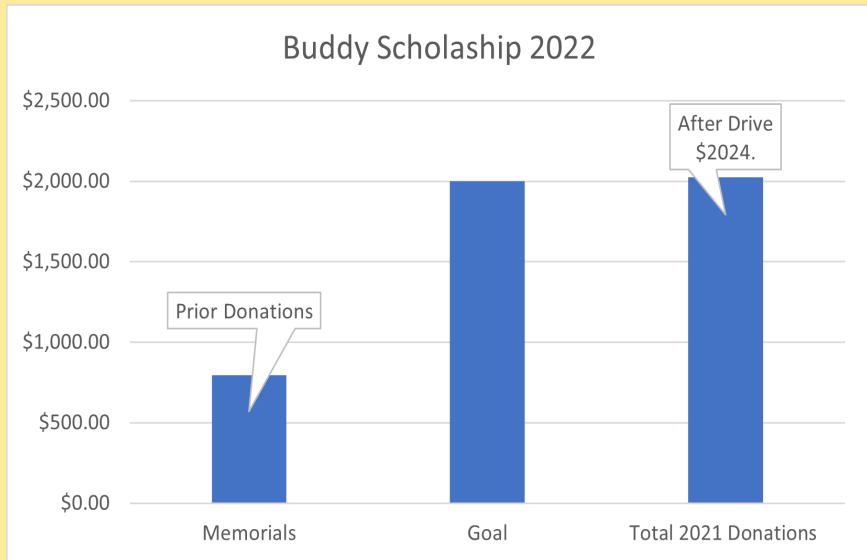

Hi Mary & Patrick.

We did it!

[View in Browser](#)

EDOA Supporters Reach Goal for Scholarship

In just a few days the Eastham Dog Owners have reached their goal of $2000 in support of the Buddy Scholarship. This matches the largest amount provided by the scholarship in its 8 year history.

A call went out through this e-newsletter just 3 days ago and was picked up by the Eastham Chamber of Commerce and reposted to its member organizations. The response was strong and fast.

Any additional funds collected by December 31st will be added to the award, as is our policy of distributing 100% of the funds collected in a calendar year to the scholarship recipient.

The award is also funded by memorial donations made in the name of the pets of members and friends of members. Donors receive a web page on the EDOA site honoring those dogs with pictures and comments from our "family".

We believe in supporting our community. This is one more way. What a great organization!

Thank you—Thank you!

Donate Directly
[Donate using this link to fund the Buddy Scholarship.](#)

Transaction details:
Security:
Our website employs security (SSL Certificates) for the protection of all of us.
Donations can be made with your PayPal account **or your own credit card.**
PayPal is our payment interface to provide security and privacy guarantees.
All donations made through these links will go directly to our Scholarship award winner.

Create a Memorial Donation
[Fill in this form on our website](#)

1. Include info on the dog or person you would like to honor.
2. A beautiful notes will be mailed to the owner informing them of the memorial.
3. Photos are photo shows are added free.
4. Here are some nice examples.

<https://www.easthamdog.org/dog/breezy/>
<https://www.easthamdog.org/dog/finn/>
<https://www.easthamdog.org/dog/buddy/>

The Buddy Scholarship Fund

Since 2012 EDOA members have been making contributions to EDOA's Buddy Scholarship Fund. First awarded in 2013.

- The fund provides scholarships to local students furthering their education in the general fields associated with pet care.
- 100% of the contributions each year are distributed to students.
- Funds come primarily from memorials for dogs that have passed. Memorial pages are a permanent part of the EDOA website.
- Many memorial donors contribute for friends whose dogs and even other dog lovers have passed.
- Starting in 2013 with an expected award of $500, we have been able to award up to $2000 with the generosity of the EDOA community.

Special Thanks to Our Donors

Diana D	$100	Kathleen M	$100
Cindy B	$50	Susan W.	$100
Betsy S	$25	Terry H.	$100
Jan B	$30	Special Thanks to those who have made contributions and memorials throughout the year.	
Bill O	$50	Per & Ruth B	
Mary N	$50	Cindy N	
Chris G	$25	Cindy B	
Ellen L	$25	Ed & Nancy D	
Edward C	$25	ITW Matching Fund	
Iora M	$25	<i>(Apologies if there have been omissions—ECD)</i>	
Suzanne B	$25	Our letter of thanks, and notice of the memorials to the owners are produced by Vicky Anderson. They are beautifully done. Cheers!	
Rae Ann P	$100		
Karla K	$25		
John S	$100		
Marcia D.	$300		

Upcoming in next e-newsletter

Dog Travels:

Tony Cantore will be writing his EDOA Education column - [The Best Ideas for Traveling with Dogs.](#)

What are your suggestions? Give us the benefit of your experience by [e-mailing Tony](#) with your ideas.

New Discounts and Membership Cards:

Cindy Nicholson is ready with the 2022 Membership Cards.

Linda Wood is rounding up the local discounts for members.

The EDOA Store:

Fast, free delivery (locally) on EDOA logo gear. [Visit the Store.](#)

Also, we are always looking for products you would like to see. We have received some good ideas we are working on. [E-mail your ideas!](#)

EDOA Volunteer Needs:

Have special skills to share? See what EDOA needs.

Comments / Questions

Editor: Ed.Daniels@easthamdog.org

You are receiving this e-mail blast as a member of Eastham Dog Owners' Association.

Thank you for your support!

"Like" us on Facebook