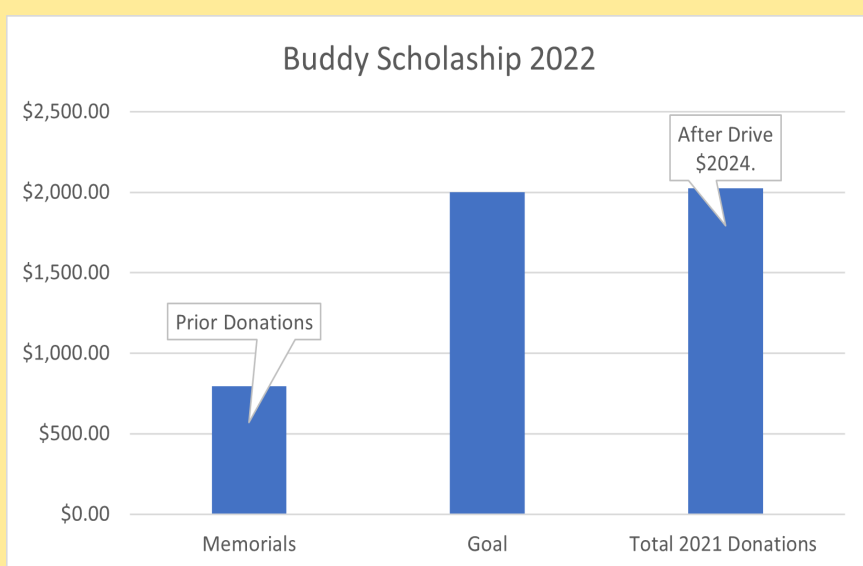

Hi Vicky.

We did it!

[View in Browser](#)

EDOA Supporters Reach Goal for Scholarship

In just a few days the Eastham Dog Owners have reached their goal of $2000 in support of the Buddy Scholarship. This matches the largest amount provided by the scholarship in its 8 year history.

A call went out through this e-newsletter just 3 days ago and was picked up by the Eastham Chamber of Commerce and reposted to its member organizations. The response was strong and fast.

Any additional funds collected by December 31st will be added to the award, as is our policy of distributing 100% of the funds collected in a calendar year to the scholarship recipient.

The award is also funded by memorial donations made in the name of the pets of members and friends of members. Donors receive a web page on the EDOA site honoring those dogs with pictures and comments from our "family".

We believe in supporting our community. This is one more way. What a great organization!

Thank you—Thank you!

Donate Directly

[Donate using this link to fund the Buddy Scholarship.](#)

Transaction details:

Security:

Our website employs security (SSL Certificates) for the protection of all of us.

Donations can be made with your PayPal account **or your own credit card.**

PayPal is our payment interface to provide security and privacy guarantees.

All donations made through these links will go directly to our Scholarship award winner.

Create a Memorial Donation

[Fill in this form on our website](#)

1. Include info on the dog or person you would like to honor.
2. A beautiful notes will be mailed to the owner informing them of the memorial.
3. Photos are photo shows are added free.
4. Here are some nice examples.

<https://www.easthamdog.org/dog/breezy/>

<https://www.easthamdog.org/dog/finn/>

<https://www.easthamdog.org/dog/buddy/>

The Buddy Scholarship Fund

Since 2012 EDOA members have been making contributions to EDOA's Buddy Scholarship Fund. First awarded in 2013.

- The fund provides scholarships to local students furthering their education in the general fields associated with pet care.
- 100% of the contributions each year are distributed to students.
- Funds come primarily from memorials for dogs that have passed. Memorial pages are a permanent part of the EDOA website.
- Many memorial donors contribute for friends whose dogs and even other dog lovers have passed.
- Starting in 2013 with an expected award of $500, we have been able to award up to $2000 with the generosity of the EDOA community.

Special Thanks to Our Donors

Diana D	$100	Kathleen M	$100
Cindy B	$50	Susan W.	$100
Betsy S	$25	Terry H.	$100
Jan B	$30	Special Thanks to those who have made contributions and memorials throughout the year.	
Bill O	$50	Per & Ruth B	
Mary N	$50	Cindy N	
Chris G	$25	Cindy B	
Ellen L	$25	Ed & Nancy D	
Edward C	$25	ITW Matching Fund	
Iora M	$25	<i>(Apologies if there have been omissions—ECD)</i>	
Suzanne B	$25	Our letter of thanks, and notice of the memorials to the owners are produced by Vicky Anderson. They are beautifully done. Cheers!	
Rae Ann P	$100		
Karla K	$25		
John S	$100		
Marcia D.	$300		

Upcoming in next e-newsletter

Dog Travels:

Tony Cantore will be writing his EDOA Education column - [The Best Ideas for Traveling with Dogs.](#)

What are your suggestions? Give us the benefit of your experience by [e-mailing Tony](#) with your ideas.

New Discounts and Membership Cards:

Cindy Nicholson is ready with the 2022 Membership Cards.

Linda Wood is rounding up the local discounts for members.

The EDOA Store:

Fast, free delivery (locally) on EDOA logo gear. [Visit the Store.](#)

Also, we are always looking for products you would like to see. We have received some good ideas we are working on. [E-mail your ideas!](#)

EDOA Volunteer Needs:

Have special skills to share? See what EDOA needs.

Comments / Questions

Editor: Ed.Daniels@easthamdog.org

You are receiving this e-mail blast as a member of Eastham Dog Owners' Association.

Thank you for your support!

"Like" us on Facebook