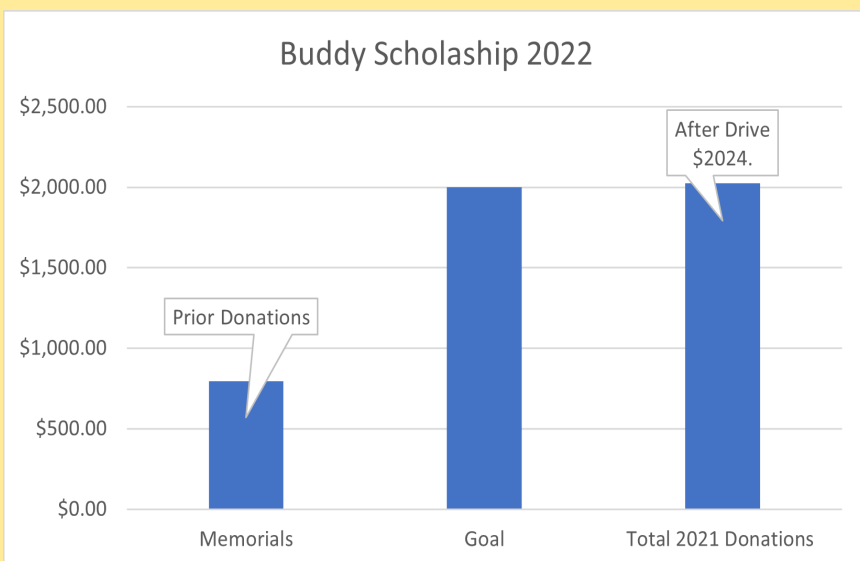

Hi Ed & Nancy.

We did it!

[View in Browser](#)

EDOA Supporters Reach Goal for Scholarship

In just a few days the Eastham Dog Owners have reached their goal of $2000 in support of the Buddy Scholarship. This matches the largest amount provided by the scholarship in its 8 year history.

A call went out through this e-newsletter just 3 days ago and was picked up by the Eastham Chamber of Commerce and reposted to its member organizations. The response was strong and fast.

Any additional funds collected by December 31st will be added to the award, as is our policy of distributing 100% of the funds collected in a calendar year to the scholarship recipient.

The award is also funded by memorial donations made in the name of the pets of members and friends of members. Donors receive a web page on the EDOA site honoring those dogs with pictures and comments from our "family".

We believe in supporting our community. This is one more way. What a great organization!

Thank you—Thank you!

Donate Directly

[Donate using this link to fund the Buddy Scholarship.](#)

Transaction details:

Security:

Our website employs security (SSL Certificates) for the protection of all of us.

Donations can be made with your PayPal account **or your own credit card.**

PayPal is our payment interface to provide security and privacy guarantees.

All donations made through these links will go directly to our Scholarship award winner.

Create a Memorial Donation

[Fill in this form on our website](#)

1. Include info on the dog or person you would like to honor.
2. A beautiful notes will be mailed to the owner informing them of the memorial.
3. Photos are photo shows are added free.
4. Here are some nice examples.

<https://www.easthamdog.org/dog/breezy/>

<https://www.easthamdog.org/dog/finn/>

<https://www.easthamdog.org/dog/buddy/>

The Buddy Scholarship Fund

Since 2012 EDOA members have been making contributions to EDOA's Buddy Scholarship Fund. First awarded in 2013.

- The fund provides scholarships to local students furthering their education in the general fields associated with pet care.
- 100% of the contributions each year are distributed to students.
- Funds come primarily from memorials for dogs that have passed. Memorial pages are a permanent part of the EDOA website.
- Many memorial donors contribute for friends whose dogs and even other dog lovers have passed.
- Starting in 2013 with an expected award of $500, we have been able to award up to $2000 with the generosity of the EDOA community.

Special Thanks to Our Donors

Diana D	$100	Kathleen M	$100
Cindy B	$50	Susan W.	$100
Betsy S	$25	Terry H.	$100
Jan B	$30	Special Thanks to those who have made contributions and memorials throughout the year.	
Bill O	$50	Per & Ruth B	
Mary N	$50	Cindy N	
Chris G	$25	Cindy B	
Ellen L	$25	Ed & Nancy D	
Edward C	$25	ITW Matching Fund	
Iora M	$25	<i>(Apologies if there have been omissions—ECD)</i>	
Suzanne B	$25	Our letter of thanks, and notice of the memorials to the owners are produced by Vicky Anderson. They are beautifully done. Cheers!	
Rae Ann P	$100		
Karla K	$25		
John S	$100		
Marcia D.	$300		

Upcoming in next e-newsletter

Dog Travels:

Tony Cantore will be writing his EDOA Education column - [The Best Ideas for Traveling with Dogs.](#)

What are your suggestions? Give us the benefit of your experience by [e-mailing Tony](#) with your ideas.

New Discounts and Membership Cards:

Cindy Nicholson is ready with the 2022 Membership Cards.

Linda Wood is rounding up the local discounts for members.

The EDOA Store:

Fast, free delivery (locally) on EDOA logo gear. [Visit the Store.](#)

Also, we are always looking for products you would like to see. We have received some good ideas we are working on. [E-mail your ideas!](#)

EDOA Volunteer Needs:

Have special skills to share? See what EDOA needs.

Comments / Questions

Editor: Ed.Daniels@easthamdog.org

You are receiving this e-mail blast as a member of Eastham Dog Owners' Association.

Thank you for your support!

"Like" us on Facebook