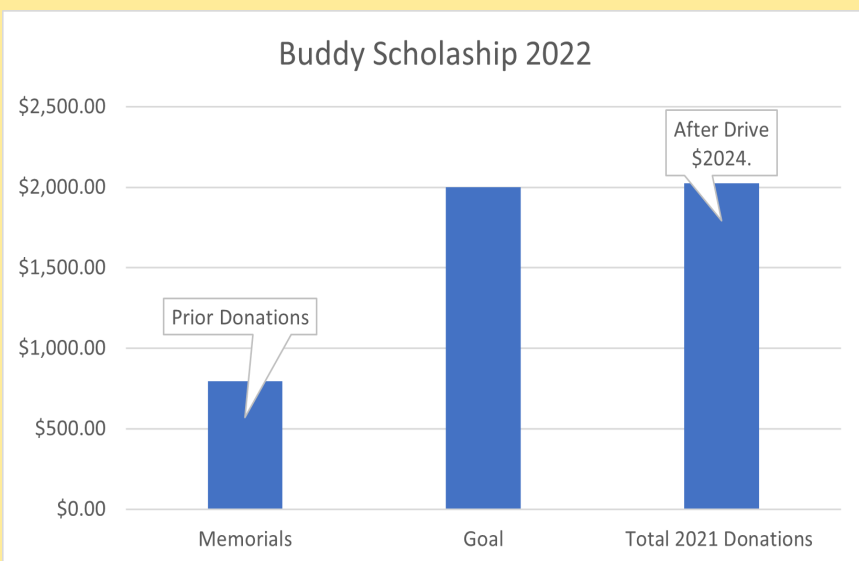

Hi Joanne.
We did it!

[View in Browser](#)

EDOA Supporters Reach Goal for Scholarship

In just a few days the Eastham Dog Owners have reached their goal of $2000 in support of the Buddy Scholarship. This matches the largest amount provided by the scholarship in its 8 year history.

A call went out through this e-newsletter just 3 days ago and was picked up by the Eastham Chamber of Commerce and reposted to its member organizations. The response was strong and fast.

Any additional funds collected by December 31st will be added to the award, as is our policy of distributing 100% of the funds collected in a calendar year to the scholarship recipient.

The award is also funded by memorial donations made in the name of the pets of members and friends of members. Donors receive a web page on the EDOA site honoring those dogs with pictures and comments from our "family".

We believe in supporting our community. This is one more way. What a great organization!

Thank you—Thank you!

Donate Directly

[Donate using this link to fund the Buddy Scholarship.](#)

Transaction details:

Security:

Our website employs security (SSL Certificates) for the protection of all of us.

Donations can be made with your PayPal account **or your own credit card.**

PayPal is our payment interface to provide security and privacy guarantees.

All donations made through these links will go directly to our Scholarship award winner.

Create a Memorial Donation

[Fill in this form on our website](#)

1. Include info on the dog or person you would like to honor.
2. A beautiful notes will be mailed to the owner informing them of the memorial.
3. Photos are photo shows are added free.
4. Here are some nice examples.

<https://www.easthamdog.org/dog/breezy/>

<https://www.easthamdog.org/dog/finn/>

<https://www.easthamdog.org/dog/buddy/>

The Buddy Scholarship Fund

Since 2012 EDOA members have been making contributions to EDOA's Buddy Scholarship Fund. First awarded in 2013.

- The fund provides scholarships to local students furthering their education in the general fields associated with pet care.
- 100% of the contributions each year are distributed to students.
- Funds come primarily from memorials for dogs that have passed. Memorial pages are a permanent part of the EDOA website.
- Many memorial donors contribute for friends whose dogs and even other dog lovers have passed.
- Starting in 2013 with an expected award of $500, we have been able to award up to $2000 with the generosity of the EDOA community.

Special Thanks to Our Donors

Diana D	$100	Kathleen M	$100
Cindy B	$50	Susan W.	$100
Betsy S	$25	Terry H.	$100
Jan B	$30	Special Thanks to those who have made contributions and memorials throughout the year.	
Bill O	$50	Per & Ruth B	
Mary N	$50	Cindy N	
Chris G	$25	Cindy B	
Ellen L	$25	Ed & Nancy D	
Edward C	$25	ITW Matching Fund	
Iora M	$25	<i>(Apologies if there have been omissions—ECD)</i>	
Suzanne B	$25	Our letter of thanks, and notice of the memorials to the owners are produced by Vicky Anderson. They are beautifully done. Cheers!	
Rae Ann P	$100		
Karla K	$25		
John S	$100		
Marcia D.	$300		

Upcoming in next e-newsletter

Dog Travels:

Tony Cantore will be writing his EDOA Education column - [The Best Ideas for Traveling with Dogs.](#)

What are your suggestions? Give us the benefit of your experience by [e-mailing Tony](#) with your ideas.

New Discounts and Membership Cards:

Cindy Nicholson is ready with the 2022 Membership Cards.

Linda Wood is rounding up the local discounts for members.

The EDOA Store:

Fast, free delivery (locally) on EDOA logo gear. [Visit the Store.](#)

Also, we are always looking for products you would like to see. We have received some good ideas we are working on. [E-mail your ideas!](#)

EDOA Volunteer Needs:

Have special skills to share? See what EDOA needs.

Comments / Questions

Editor: Ed.Daniels@easthamdog.org

You are receiving this e-mail blast as a member of Eastham Dog Owners' Association.

Thank you for your support!

"Like" us on Facebook