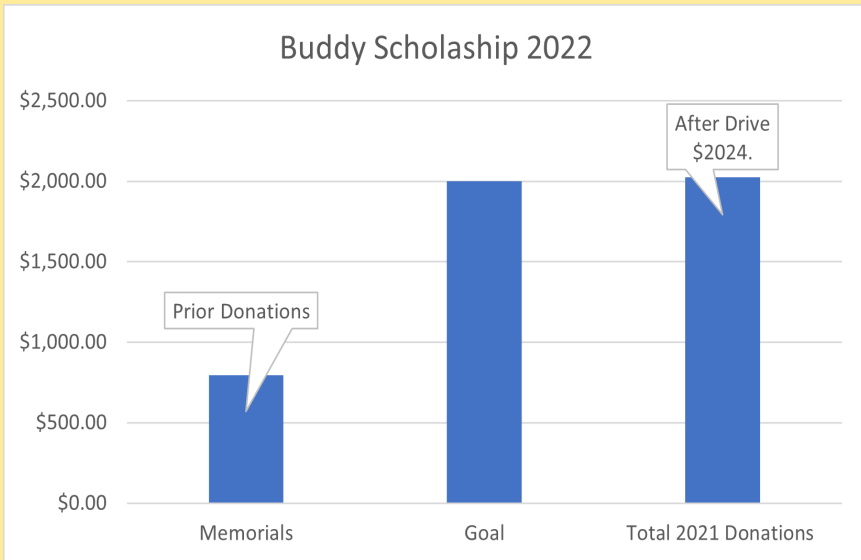

Hi Mary.
We did it!

[View in Browser](#)

EDOA Supporters Reach Goal for Scholarship

In just a few days the Eastham Dog Owners have reached their goal of $2000 in support of the Buddy Scholarship. This matches the largest amount provided by the scholarship in its 8 year history.

A call went out through this e-newsletter just 3 days ago and was picked up by the Eastham Chamber of Commerce and reposted to its member organizations. The response was strong and fast.

Any additional funds collected by December 31st will be added to the award, as is our policy of distributing 100% of the funds collected in a calendar year to the scholarship recipient.

The award is also funded by memorial donations made in the name of the pets of members and friends of members. Donors receive a web page on the EDOA site honoring those dogs with pictures and comments from our "family".

We believe in supporting our community. This is one more way. What a great organization!

Thank you—Thank you!

Donate Directly

[Donate using this link to fund the Buddy Scholarship.](#)

Transaction details:

Security:

Our website employs security (SSL Certificates) for the protection of all of us.

Donations can be made with your PayPal account **or your own credit card.**

PayPal is our payment interface to provide security and privacy guarantees.

All donations made through these links will go directly to our Scholarship award winner.

Create a Memorial Donation

[Fill in this form on our website](#)

1. Include info on the dog or person you would like to honor.
2. A beautiful notes will be mailed to the owner informing them of the memorial.
3. Photos are photo shows are added free.
4. Here are some nice examples.

<https://www.easthamdog.org/dog/breezy/>

<https://www.easthamdog.org/dog/finn/>

<https://www.easthamdog.org/dog/buddy/>

The Buddy Scholarship Fund

Since 2012 EDOA members have been making contributions to EDOA's Buddy Scholarship Fund. First awarded in 2013.

- The fund provides scholarships to local students furthering their education in the general fields associated with pet care.
- 100% of the contributions each year are distributed to students.
- Funds come primarily from memorials for dogs that have passed. Memorial pages are a permanent part of the EDOA website.
- Many memorial donors contribute for friends whose dogs and even other dog lovers have passed.
- Starting in 2013 with an expected award of $500, we have been able to award up to $2000 with the generosity of the EDOA community.

Special Thanks to Our Donors

Diana D	$100	Kathleen M	$100
Cindy B	$50	Susan W.	$100
Betsy S	$25	Terry H.	$100
Jan B	$30	Special Thanks to those who have made contributions and memorials throughout the year.	
Bill O	$50	Per & Ruth B	
Mary N	$50	Cindy N	
Chris G	$25	Cindy B	
Ellen L	$25	Ed & Nancy D	
Edward C	$25	ITW Matching Fund	
Iora M	$25	<i>(Apologies if there have been omissions—ECD)</i>	
Suzanne B	$25	Our letter of thanks, and notice of the memorials to the owners are produced by Vicky Anderson. They are beautifully done. Cheers!	
Rae Ann P	$100		
Karla K	$25		
John S	$100		
Marcia D.	$300		

Upcoming in next e-newsletter

Dog Travels:

Tony Cantore will be writing his EDOA Education column - [The Best Ideas for Traveling with Dogs.](#)

What are your suggestions? Give us the benefit of your experience by [e-mailing Tony](#) with your ideas.

New Discounts and Membership Cards:

Cindy Nicholson is ready with the 2022 Membership Cards.

Linda Wood is rounding up the local discounts for members.

The EDOA Store:

Fast, free delivery (locally) on EDOA logo gear. [Visit the Store.](#)

Also, we are always looking for products you would like to see. We have received some good ideas we are working on. [E-mail your ideas!](#)

EDOA Volunteer Needs:

Have special skills to share? See what EDOA needs.

Comments / Questions

Editor: Ed.Daniels@easthamdog.org

You are receiving this e-mail blast as a member of Eastham Dog Owners' Association.

Thank you for your support!

"Like" us on Facebook