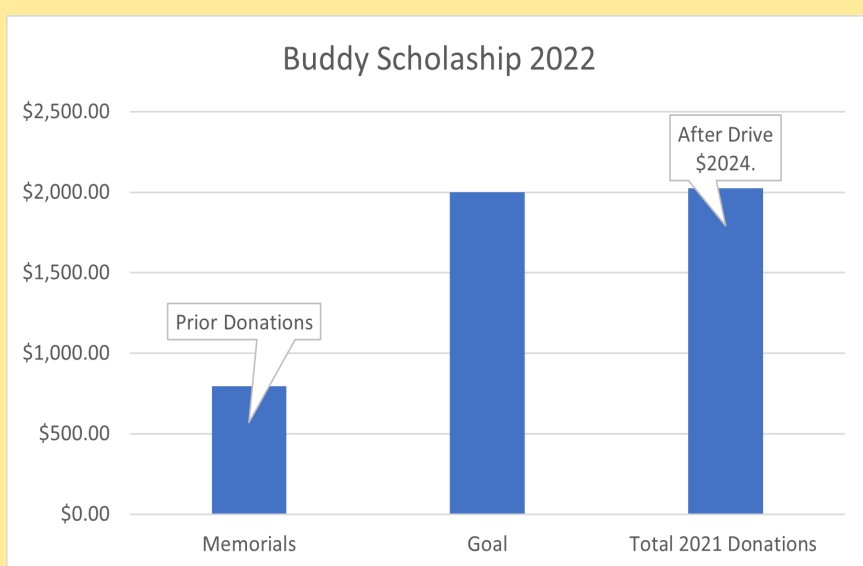

Hi Michael & Sarah.

We did it!

[View in Browser](#)

EDOA Supporters Reach Goal for Scholarship

In just a few days the Eastham Dog Owners have reached their goal of $2000 in support of the Buddy Scholarship. This matches the largest amount provided by the scholarship in its 8 year history.

A call went out through this e-newsletter just 3 days ago and was picked up by the Eastham Chamber of Commerce and reposted to its member organizations. The response was strong and fast.

Any additional funds collected by December 31st will be added to the award, as is our policy of distributing 100% of the funds collected in a calendar year to the scholarship recipient.

The award is also funded by memorial donations made in the name of the pets of members and friends of members. Donors receive a web page on the EDOA site honoring those dogs with pictures and comments from our "family".

We believe in supporting our community. This is one more way. What a great organization!

Thank you—Thank you!

Donate Directly

[Donate using this link to fund the Buddy Scholarship.](#)

Transaction details:

Security:

Our website employs security (SSL Certificates) for the protection of all of us.

Donations can be made with your PayPal account **or your own credit card.**

PayPal is our payment interface to provide security and privacy guarantees.

All donations made through these links will go directly to our Scholarship award winner.

Create a Memorial Donation

[Fill in this form on our website](#)

1. Include info on the dog or person you would like to honor.
2. A beautiful notes will be mailed to the owner informing them of the memorial.
3. Photos are photo shows are added free.
4. Here are some nice examples.

<https://www.easthamdog.org/dog/breezy/>

<https://www.easthamdog.org/dog/finn/>

<https://www.easthamdog.org/dog/buddy/>

The Buddy Scholarship Fund

Since 2012 EDOA members have been making contributions to EDOA's Buddy Scholarship Fund. First awarded in 2013.

- The fund provides scholarships to local students furthering their education in the general fields associated with pet care.
- 100% of the contributions each year are distributed to students.
- Funds come primarily from memorials for dogs that have passed. Memorial pages are a permanent part of the EDOA website.
- Many memorial donors contribute for friends whose dogs and even other dog lovers have passed.
- Starting in 2013 with an expected award of $500, we have been able to award up to $2000 with the generosity of the EDOA community.

Special Thanks to Our Donors

Diana D	$100	Kathleen M	$100
Cindy B	$50	Susan W.	$100
Betsy S	$25	Terry H.	$100
Jan B	$30	Special Thanks to those who have made contributions and memorials throughout the year.	
Bill O	$50	Per & Ruth B	
Mary N	$50	Cindy N	
Chris G	$25	Cindy B	
Ellen L	$25	Ed & Nancy D	
Edward C	$25	ITW Matching Fund	
Iora M	$25	<i>(Apologies if there have been omissions—ECD)</i>	
Suzanne B	$25	Our letter of thanks, and notice of the memorials to the owners are produced by Vicky Anderson. They are beautifully done. Cheers!	
Rae Ann P	$100		
Karla K	$25		
John S	$100		
Marcia D.	$300		

Upcoming in next e-newsletter

Dog Travels:

Tony Cantore will be writing his EDOA Education column - [The Best Ideas for Traveling with Dogs.](#)

What are your suggestions? Give us the benefit of your experience by [e-mailing Tony](#) with your ideas.

New Discounts and Membership Cards:

Cindy Nicholson is ready with the 2022 Membership Cards.

Linda Wood is rounding up the local discounts for members.

The EDOA Store:

Fast, free delivery (locally) on EDOA logo gear. [Visit the Store.](#)

Also, we are always looking for products you would like to see. We have received some good ideas we are working on. [E-mail your ideas!](#)

EDOA Volunteer Needs:

Have special skills to share? See what EDOA needs.

Comments / Questions

Editor: Ed.Daniels@easthamdog.org

You are receiving this e-mail blast as a member of Eastham Dog Owners' Association.

Thank you for your support!

"Like" us on Facebook