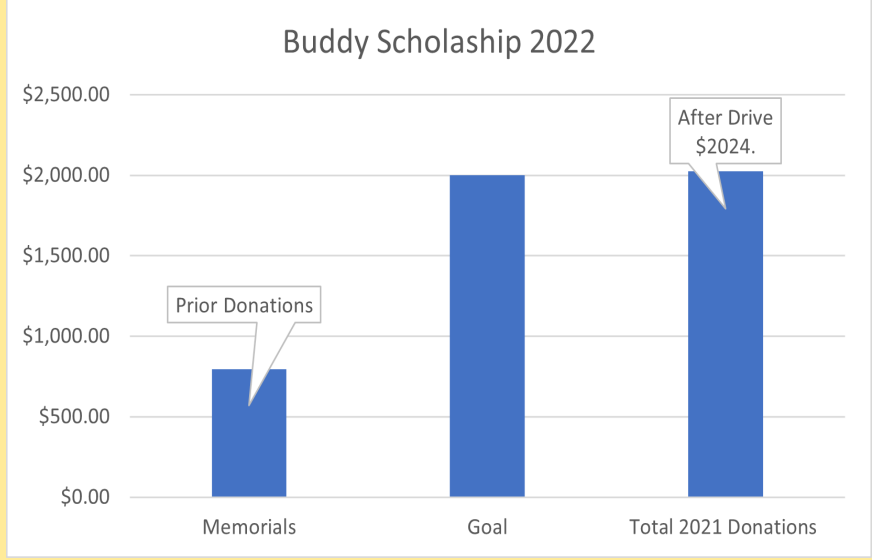

Hi .

We did it!

[View in Browser](#)

EDOA Supporters Reach Goal for Scholarship

In just a few days the Eastham Dog Owners have reached their goal of $2000 in support of the Buddy Scholarship. This matches the largest amount provided by the scholarship in its 8 year history.

A call went out through this e-newsletter just 3 days ago and was picked up by the Eastham Chamber of Commerce and reposted to its member organizations. The response was strong and fast.

Any additional funds collected by December 31st will be added to the award, as is our policy of distributing 100% of the funds collected in a calendar year to the scholarship recipient.

The award is also funded by memorial donations made in the name of the pets of members and friends of members. Donors receive a web page on the EDOA site honoring those dogs with pictures and comments from our "family".

We believe in supporting our community. This is one more way. What a great organization!

Thank you—Thank you!

Donate Directly

[Donate using this link to fund the Buddy Scholarship.](#)

Transaction details:

Security:

Our website employs security (SSL Certificates) for the protection of all of us.

Donations can be made with your PayPal account **or your own credit card.**

PayPal is our payment interface to provide security and privacy guarantees.

All donations made through these links will go directly to our Scholarship award winner.

Create a Memorial Donation

[Fill in this form on our website](#)

1. Include info on the dog or person you would like to honor.
2. A beautiful notes will be mailed to the owner informing them of the memorial.
3. Photos are photo shows are added free.
4. Here are some nice examples.

<https://www.easthamdog.org/dog/breezy/>

<https://www.easthamdog.org/dog/finn/>

<https://www.easthamdog.org/dog/buddy/>

The Buddy Scholarship Fund

Since 2012 EDOA members have been making contributions to EDOA's Buddy Scholarship Fund. First awarded in 2013.

- The fund provides scholarships to local students furthering their education in the general fields associated with pet care.
- 100% of the contributions each year are distributed to students.
- Funds come primarily from memorials for dogs that have passed. Memorial pages are a permanent part of the EDOA website.
- Many memorial donors contribute for friends whose dogs and even other dog lovers have passed.
- Starting in 2013 with an expected award of $500, we have been able to award up to $2000 with the generosity of the EDOA community.

Special Thanks to Our Donors

Diana D	$100	Kathleen M	$100
Cindy B	$50	Susan W.	$100
Betsy S	$25	Terry H.	$100
Jan B	$30	Special Thanks to those who have made contributions and memorials throughout the year.	
Bill O	$50	Per & Ruth B	
Mary N	$50	Cindy N	
Chris G	$25	Cindy B	
Ellen L	$25	Ed & Nancy D	
Edward C	$25	ITW Matching Fund	
Iora M	$25	<i>(Apologies if there have been omissions—ECD)</i>	
Suzanne B	$25	Our letter of thanks, and notice of the memorials to the owners are produced by Vicky Anderson. They are beautifully done. Cheers!	
Rae Ann P	$100		
Karla K	$25		
John S	$100		
Marcia D.	$300		

Upcoming in next e-newsletter

Dog Travels:

Tony Cantore will be writing his EDOA Education column - [The Best Ideas for Traveling with Dogs.](#)

What are your suggestions? Give us the benefit of your experience by [e-mailing Tony](#) with your ideas.

New Discounts and Membership Cards:

Cindy Nicholson is ready with the 2022 Membership Cards.

Linda Wood is rounding up the local discounts for members.

The EDOA Store:

Fast, free delivery (locally) on EDOA logo gear. [Visit the Store.](#)

Also, we are always looking for products you would like to see. We have received some good ideas we are working on. [E-mail your ideas!](#)

EDOA Volunteer Needs:

Have special skills to share? See what EDOA needs.

Comments / Questions

Editor: Ed.Daniels@easthamdog.org

You are receiving this e-mail blast as a member of Eastham Dog Owners' Association.

Thank you for your support!

"Like" us on Facebook