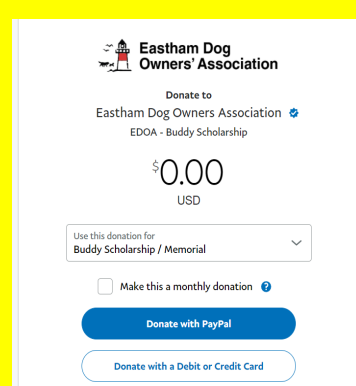

Donate Directly

[Donate using this link to fund the Buddy Scholarship.](#)

Transaction details:

Security:

Our website employs security (SSL Certificates) for the protection of all of us.

Donations can be made with your PayPal account **or your own credit card.**

PayPal is our payment interface to provide security and privacy guarantees.

All donations made through these links will go directly to our Scholarship award winner.

Create a Memorial Donation

[Fill in this form on our website](#)

1. Include info on the dog or person you would like to honor.
2. A beautiful notes will be mailed to the owner informing them of the memorial.
3. Photos are photo shows are added free.
4. Here are some nice examples.

<https://www.easthamdog.org/dog/breezy/>

<https://www.easthamdog.org/dog/finn/>

<https://www.easthamdog.org/dog/buddy/>

The Buddy Scholarship Fund

Since 2012 EDOA members have been making contributions to EDOA's Buddy Scholarship Fund. First awarded in 2013.

- The fund provides scholarships to local students furthering their education in the general fields associated with pet care.
- 100% of the contributions each year are distributed to students.
- Funds come primarily from memorials for dogs that have passed. Memorial pages are a permanent part of the EDOA website.
- Many memorial donors contribute for friends whose dogs and even other dog lovers have passed.
- Starting in 2013 with an expected award of $500, we have been able to award up to $2000 with the generosity of the EDOA community.

Special Thanks to Our Donors

Diana D	$100	Kathleen M	$100
Cindy B	$50	Susan W.	$100
Betsy S	$25	Terry H.	$100
Jan B	$30	Special Thanks to those who have made contributions and memorials throughout the year.	
Bill O	$50	Per & Ruth B	
Mary N	$50	Cindy N	
Chris G	$25	Cindy B	
Ellen L	$25	Ed & Nancy D	
Edward C	$25	ITW Matching Fund	
Iora M	$25	<i>(Apologies if there have been omissions—ECD)</i>	
Suzanne B	$25	Our letter of thanks, and notice of the memorials to the owners are produced by Vicky Anderson. They are beautifully done. Cheers!	
Rae Ann P	$100		
Karla K	$25		
John S	$100		
Marcia D.	$300		

Upcoming in next e-newsletter

Dog Travels:

Tony Cantore will be writing his EDOA Education column - [The Best Ideas for Traveling with Dogs.](#)

What are your suggestions? Give us the benefit of your experience by [e-mailing Tony](#) with your ideas.

New Discounts and Membership Cards:

Cindy Nicholson is ready with the 2022 Membership Cards.

Linda Wood is rounding up the local discounts for members.

The EDOA Store:

Fast, free delivery (locally) on EDOA logo gear. [Visit the Store.](#)

Also, we are always looking for products you would like to see. We have received some good ideas we are working on. [E-mail your ideas!](#)

EDOA Volunteer Needs:

Have special skills to share? See what EDOA needs.

Comments / Questions

Editor: Ed.Daniels@easthamdog.org

You are receiving this e-mail blast as a member of Eastham Dog Owners' Association.

Thank you for your support!

"Like" us on Facebook