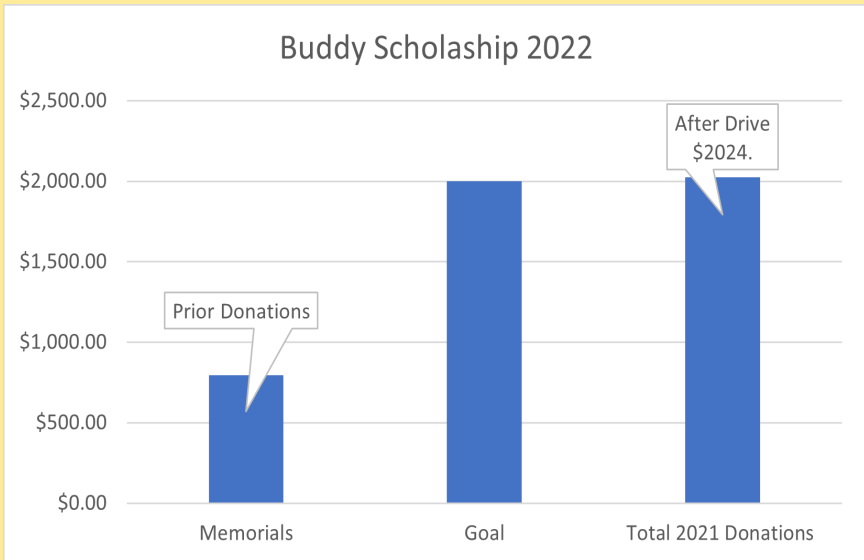

Hi Patty & Doug.
We did it!

[View in Browser](#)

EDOA Supporters Reach Goal for Scholarship

In just a few days the Eastham Dog Owners have reached their goal of $2000 in support of the Buddy Scholarship. This matches the largest amount provided by the scholarship in its 8 year history.

A call went out through this e-newsletter just 3 days ago and was picked up by the Eastham Chamber of Commerce and reposted to its member organizations. The response was strong and fast.

Any additional funds collected by December 31st will be added to the award, as is our policy of distributing 100% of the funds collected in a calendar year to the scholarship recipient.

The award is also funded by memorial donations made in the name of the pets of members and friends of members. Donors receive a web page on the EDOA site honoring those dogs with pictures and comments from our "family".

We believe in supporting our community. This is one more way. What a great organization!

Thank you—Thank you!

Donate Directly

[Donate using this link to fund the Buddy Scholarship.](#)

Transaction details:

Security:

Our website employs security (SSL Certificates) for the protection of all of us.

Donations can be made with your PayPal account **or your own credit card.**

PayPal is our payment interface to provide security and privacy guarantees.

All donations made through these links will go directly to our Scholarship award winner.

Create a Memorial Donation

[Fill in this form on our website](#)

1. Include info on the dog or person you would like to honor.
2. A beautiful notes will be mailed to the owner informing them of the memorial.
3. Photos are photo shows are added free.
4. Here are some nice examples.

<https://www.easthamdog.org/dog/breezy/>

<https://www.easthamdog.org/dog/finn/>

<https://www.easthamdog.org/dog/buddy/>

The Buddy Scholarship Fund

Since 2012 EDOA members have been making contributions to EDOA's Buddy Scholarship Fund. First awarded in 2013.

- The fund provides scholarships to local students furthering their education in the general fields associated with pet care.
- 100% of the contributions each year are distributed to students.
- Funds come primarily from memorials for dogs that have passed. Memorial pages are a permanent part of the EDOA website.
- Many memorial donors contribute for friends whose dogs and even other dog lovers have passed.
- Starting in 2013 with an expected award of $500, we have been able to award up to $2000 with the generosity of the EDOA community.

Special Thanks to Our Donors

Diana D	$100	Kathleen M	$100
Cindy B	$50	Susan W.	$100
Betsy S	$25	Terry H.	$100
Jan B	$30	Special Thanks to those who have made contributions and memorials throughout the year.	
Bill O	$50	Per & Ruth B	
Mary N	$50	Cindy N	
Chris G	$25	Cindy B	
Ellen L	$25	Ed & Nancy D	
Edward C	$25	ITW Matching Fund	
Iora M	$25	<i>(Apologies if there have been omissions—ECD)</i>	
Suzanne B	$25	Our letter of thanks, and notice of the memorials to the owners are produced by Vicky Anderson. They are beautifully done.	
Rae Ann P	$100	Cheers!	
Karla K	$25		
John S	$100		
Marcia D.	$300		

Upcoming in next e-newsletter

Dog Travels:

Tony Cantore will be writing his EDOA Education column - [The Best Ideas for Traveling with Dogs.](#)

What are your suggestions? Give us the benefit of your experience by [e-mailing Tony](#) with your ideas.

New Discounts and Membership Cards:

Cindy Nicholson is ready with the 2022 Membership Cards.

Linda Wood is rounding up the local discounts for members.

The EDOA Store:

Fast, free delivery (locally) on EDOA logo gear. [Visit the Store.](#)

Also, we are always looking for products you would like to see. We have received some good ideas we are working on. [E-mail your ideas!](#)

EDOA Volunteer Needs:

Have special skills to share? See what EDOA needs.

Comments / Questions

Editor: Ed.Daniels@easthamdog.org

You are receiving this e-mail blast as a member of Eastham Dog Owners' Association.

Thank you for your support!

"Like" us on Facebook