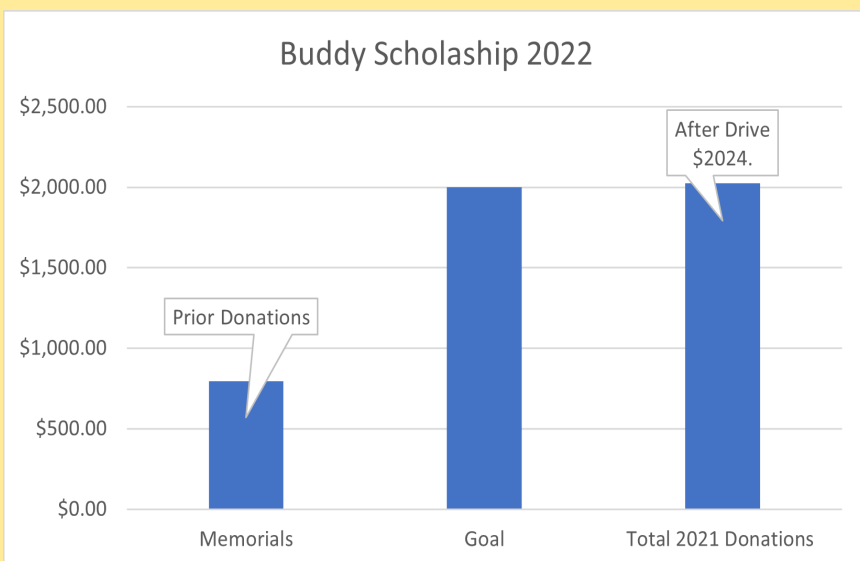

Hi Jean.

We did it!

[View in Browser](#)

EDOA Supporters Reach Goal for Scholarship

In just a few days the Eastham Dog Owners have reached their goal of $2000 in support of the Buddy Scholarship. This matches the largest amount provided by the scholarship in its 8 year history.

A call went out through this e-newsletter just 3 days ago and was picked up by the Eastham Chamber of Commerce and reposted to its member organizations. The response was strong and fast.

Any additional funds collected by December 31st will be added to the award, as is our policy of distributing 100% of the funds collected in a calendar year to the scholarship recipient.

The award is also funded by memorial donations made in the name of the pets of members and friends of members. Donors receive a web page on the EDOA site honoring those dogs with pictures and comments from our "family".

We believe in supporting our community. This is one more way. What a great organization!

Thank you—Thank you!

Donate Directly

[Donate using this link to fund the Buddy Scholarship.](#)

Transaction details:

Security:

Our website employs security (SSL Certificates) for the protection of all of us.

Donations can be made with your PayPal account **or your own credit card.**

PayPal is our payment interface to provide security and privacy guarantees.

All donations made through these links will go directly to our Scholarship award winner.

Create a Memorial Donation

[Fill in this form on our website](#)

1. Include info on the dog or person you would like to honor.
2. A beautiful notes will be mailed to the owner informing them of the memorial.
3. Photos are photo shows are added free.
4. Here are some nice examples.

<https://www.easthamdog.org/dog/breezy/>

<https://www.easthamdog.org/dog/finn/>

<https://www.easthamdog.org/dog/buddy/>

The Buddy Scholarship Fund

Since 2012 EDOA members have been making contributions to EDOA's Buddy Scholarship Fund. First awarded in 2013.

- The fund provides scholarships to local students furthering their education in the general fields associated with pet care.
- 100% of the contributions each year are distributed to students.
- Funds come primarily from memorials for dogs that have passed. Memorial pages are a permanent part of the EDOA website.
- Many memorial donors contribute for friends whose dogs and even other dog lovers have passed.
- Starting in 2013 with an expected award of $500, we have been able to award up to $2000 with the generosity of the EDOA community.

Special Thanks to Our Donors

Diana D	$100	Kathleen M	$100
Cindy B	$50	Susan W.	$100
Betsy S	$25	Terry H.	$100
Jan B	$30	Special Thanks to those who have made contributions and memorials throughout the year.	
Bill O	$50	Per & Ruth B	
Mary N	$50	Cindy N	
Chris G	$25	Cindy B	
Ellen L	$25	Ed & Nancy D	
Edward C	$25	ITW Matching Fund	
Iora M	$25	<i>(Apologies if there have been omissions—ECD)</i>	
Suzanne B	$25	Our letter of thanks, and notice of the memorials to the owners are produced by Vicky Anderson. They are beautifully done.	
Rae Ann P	$100	Cheers!	
Karla K	$25		
John S	$100		
Marcia D.	$300		

Upcoming in next e-newsletter

Dog Travels:

Tony Cantore will be writing his EDOA Education column - [The Best Ideas for Traveling with Dogs.](#)

What are your suggestions? Give us the benefit of your experience by [e-mailing Tony](#) with your ideas.

New Discounts and Membership Cards:

Cindy Nicholson is ready with the 2022 Membership Cards.

Linda Wood is rounding up the local discounts for members.

The EDOA Store:

Fast, free delivery (locally) on EDOA logo gear. [Visit the Store.](#)

Also, we are always looking for products you would like to see. We have received some good ideas we are working on. [E-mail your ideas!](#)

EDOA Volunteer Needs:

Have special skills to share? See what EDOA needs.

Comments / Questions

Editor: Ed.Daniels@easthamdog.org

You are receiving this e-mail blast as a member of Eastham Dog Owners' Association.

Thank you for your support!

"Like" us on Facebook