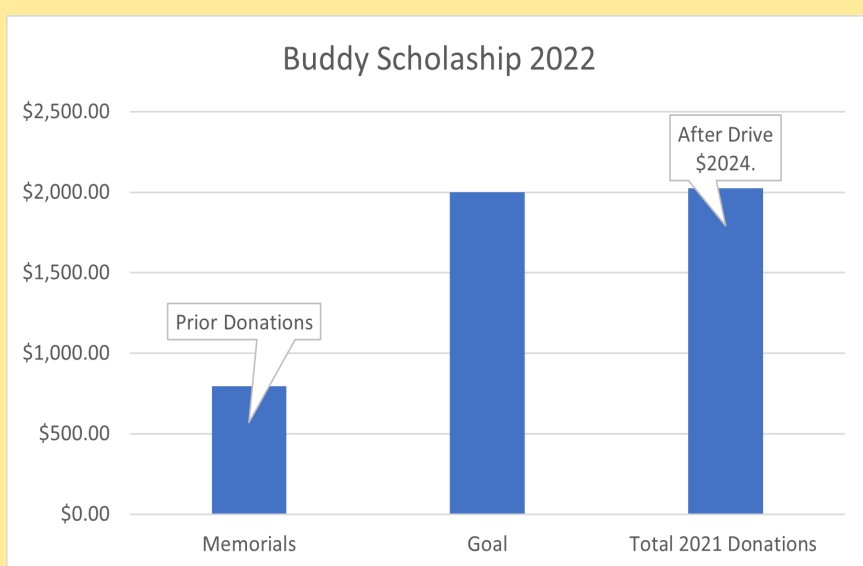

Hi Paul.

We did it!

[View in Browser](#)

EDOA Supporters Reach Goal for Scholarship

In just a few days the Eastham Dog Owners have reached their goal of $2000 in support of the Buddy Scholarship. This matches the largest amount provided by the scholarship in its 8 year history.

A call went out through this e-newsletter just 3 days ago and was picked up by the Eastham Chamber of Commerce and reposted to its member organizations. The response was strong and fast.

Any additional funds collected by December 31st will be added to the award, as is our policy of distributing 100% of the funds collected in a calendar year to the scholarship recipient.

The award is also funded by memorial donations made in the name of the pets of members and friends of members. Donors receive a web page on the EDOA site honoring those dogs with pictures and comments from our "family".

We believe in supporting our community. This is one more way. What a great organization!

Thank you—Thank you!

Donate Directly

[Donate using this link to fund the Buddy Scholarship.](#)

Transaction details:

Security:

Our website employs security (SSL Certificates) for the protection of all of us.

Donations can be made with your PayPal account **or your own credit card.**

PayPal is our payment interface to provide security and privacy guarantees.

All donations made through these links will go directly to our Scholarship award winner.

Create a Memorial Donation

[Fill in this form on our website](#)

1. Include info on the dog or person you would like to honor.
2. A beautiful notes will be mailed to the owner informing them of the memorial.
3. Photos are photo shows are added free.
4. Here are some nice examples.

<https://www.easthamdog.org/dog/breezy/>

<https://www.easthamdog.org/dog/finn/>

<https://www.easthamdog.org/dog/buddy/>

The Buddy Scholarship Fund

Since 2012 EDOA members have been making contributions to EDOA's Buddy Scholarship Fund. First awarded in 2013.

- The fund provides scholarships to local students furthering their education in the general fields associated with pet care.
- 100% of the contributions each year are distributed to students.
- Funds come primarily from memorials for dogs that have passed. Memorial pages are a permanent part of the EDOA website.
- Many memorial donors contribute for friends whose dogs and even other dog lovers have passed.
- Starting in 2013 with an expected award of $500, we have been able to award up to $2000 with the generosity of the EDOA community.

Special Thanks to Our Donors

Diana D	$100	Kathleen M	$100
Cindy B	$50	Susan W.	$100
Betsy S	$25	Terry H.	$100
Jan B	$30	Special Thanks to those who have made contributions and memorials throughout the year.	
Bill O	$50	Per & Ruth B	
Mary N	$50	Cindy N	
Chris G	$25	Cindy B	
Ellen L	$25	Ed & Nancy D	
Edward C	$25	ITW Matching Fund	
Iora M	$25	<i>(Apologies if there have been omissions—ECD)</i>	
Suzanne B	$25	Our letter of thanks, and notice of the memorials to the owners are produced by Vicky Anderson. They are beautifully done.	
Rae Ann P	$100	Cheers!	
Karla K	$25		
John S	$100		
Marcia D.	$300		

Upcoming in next e-newsletter

Dog Travels:

Tony Cantore will be writing his EDOA Education column - [The Best Ideas for Traveling with Dogs.](#)

What are your suggestions? Give us the benefit of your experience by [e-mailing Tony](#) with your ideas.

New Discounts and Membership Cards:

Cindy Nicholson is ready with the 2022 Membership Cards.

Linda Wood is rounding up the local discounts for members.

The EDOA Store:

Fast, free delivery (locally) on EDOA logo gear. [Visit the Store.](#)

Also, we are always looking for products you would like to see. We have received some good ideas we are working on. [E-mail your ideas!](#)

EDOA Volunteer Needs:

Have special skills to share? See what EDOA needs.

Comments / Questions

Editor: Ed.Daniels@easthamdog.org

You are receiving this e-mail blast as a member of Eastham Dog Owners' Association.

Thank you for your support!

"Like" us on Facebook