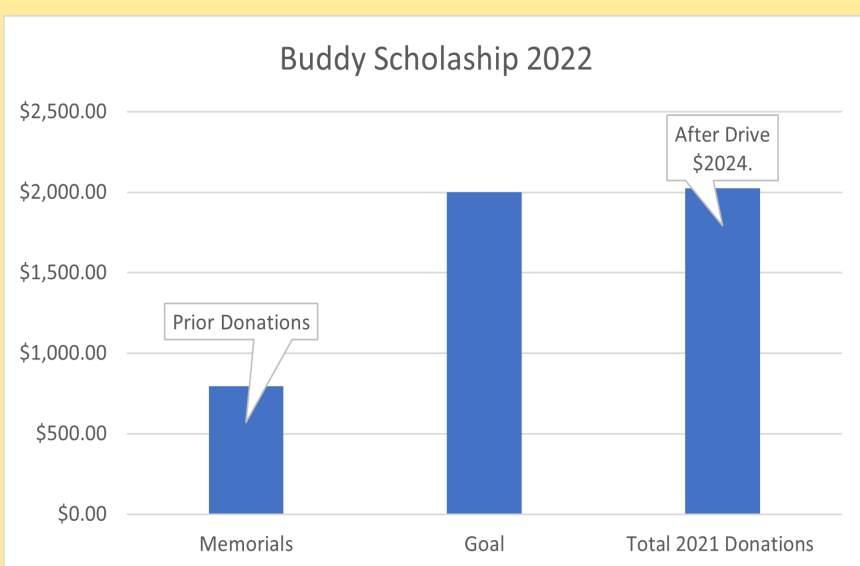

Hi Gail.

We did it!

[View in Browser](#)

EDOA Supporters Reach Goal for Scholarship

In just a few days the Eastham Dog Owners have reached their goal of $2000 in support of the Buddy Scholarship. This matches the largest amount provided by the scholarship in its 8 year history.

A call went out through this e-newsletter just 3 days ago and was picked up by the Eastham Chamber of Commerce and reposted to its member organizations. The response was strong and fast.

Any additional funds collected by December 31st will be added to the award, as is our policy of distributing 100% of the funds collected in a calendar year to the scholarship recipient.

The award is also funded by memorial donations made in the name of the pets of members and friends of members. Donors receive a web page on the EDOA site honoring those dogs with pictures and comments from our "family".

We believe in supporting our community. This is one more way. What a great organization!

Thank you—Thank you!

Donate Directly

[Donate using this link to fund the Buddy Scholarship.](#)

Transaction details:

Security:

Our website employs security (SSL Certificates) for the protection of all of us.

Donations can be made with your PayPal account **or your own credit card.**

PayPal is our payment interface to provide security and privacy guarantees.

All donations made through these links will go directly to our Scholarship award winner.

Create a Memorial Donation

[Fill in this form on our website](#)

1. Include info on the dog or person you would like to honor.
2. A beautiful notes will be mailed to the owner informing them of the memorial.
3. Photos are photo shows are added free.
4. Here are some nice examples.

<https://www.easthamdog.org/dog/breezy/>

<https://www.easthamdog.org/dog/finn/>

<https://www.easthamdog.org/dog/buddy/>

The Buddy Scholarship Fund

Since 2012 EDOA members have been making contributions to EDOA's Buddy Scholarship Fund. First awarded in 2013.

- The fund provides scholarships to local students furthering their education in the general fields associated with pet care.
- 100% of the contributions each year are distributed to students.
- Funds come primarily from memorials for dogs that have passed. Memorial pages are a permanent part of the EDOA website.
- Many memorial donors contribute for friends whose dogs and even other dog lovers have passed.
- Starting in 2013 with an expected award of $500, we have been able to award up to $2000 with the generosity of the EDOA community.

Special Thanks to Our Donors

Diana D	$100	Kathleen M	$100
Cindy B	$50	Susan W.	$100
Betsy S	$25	Terry H.	$100
Jan B	$30	Special Thanks to those who have made contributions and memorials throughout the year.	
Bill O	$50	Per & Ruth B	
Mary N	$50	Cindy N	
Chris G	$25	Cindy B	
Ellen L	$25	Ed & Nancy D	
Edward C	$25	ITW Matching Fund	
Iora M	$25	<i>(Apologies if there have been omissions—ECD)</i>	
Suzanne B	$25	Our letter of thanks, and notice of the memorials to the owners are produced by Vicky Anderson. They are beautifully done. Cheers!	
Rae Ann P	$100		
Karla K	$25		
John S	$100		
Marcia D.	$300		

Upcoming in next e-newsletter

Dog Travels:

Tony Cantore will be writing his EDOA Education column - [The Best Ideas for Traveling with Dogs.](#)

What are your suggestions? Give us the benefit of your experience by [e-mailing Tony](#) with your ideas.

New Discounts and Membership Cards:

Cindy Nicholson is ready with the 2022 Membership Cards.

Linda Wood is rounding up the local discounts for members.

The EDOA Store:

Fast, free delivery (locally) on EDOA logo gear. [Visit the Store.](#)

Also, we are always looking for products you would like to see. We have received some good ideas we are working on. [E-mail your ideas!](#)

EDOA Volunteer Needs:

Have special skills to share? See what EDOA needs.

Comments / Questions

Editor: Ed.Daniels@easthamdog.org

You are receiving this e-mail blast as a member of Eastham Dog Owners' Association.

Thank you for your support!

"Like" us on Facebook