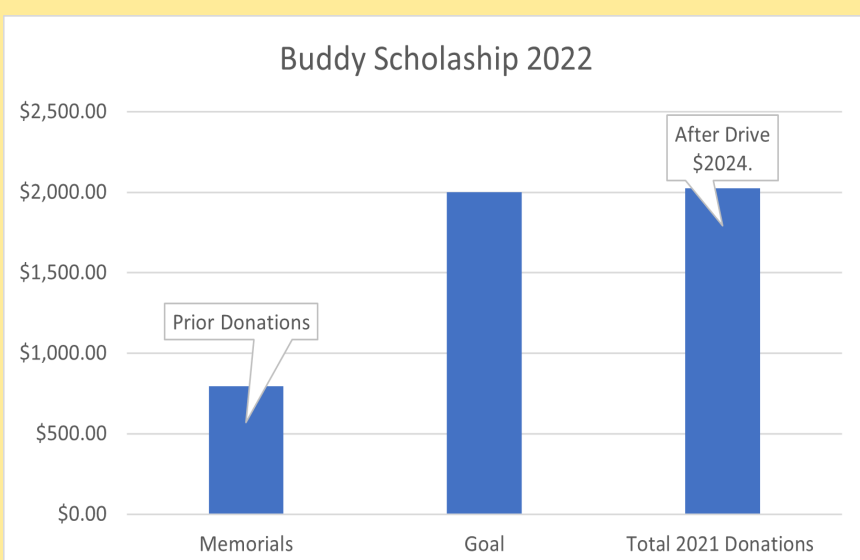

Hi Ellen.

We did it!

[View in Browser](#)

EDOA Supporters Reach Goal for Scholarship

In just a few days the Eastham Dog Owners have reached their goal of $2000 in support of the Buddy Scholarship. This matches the largest amount provided by the scholarship in its 8 year history.

A call went out through this e-newsletter just 3 days ago and was picked up by the Eastham Chamber of Commerce and reposted to its member organizations. The response was strong and fast.

Any additional funds collected by December 31st will be added to the award, as is our policy of distributing 100% of the funds collected in a calendar year to the scholarship recipient.

The award is also funded by memorial donations made in the name of the pets of members and friends of members. Donors receive a web page on the EDOA site honoring those dogs with pictures and comments from our "family".

We believe in supporting our community. This is one more way. What a great organization!

Thank you—Thank you!

Donate Directly

[Donate using this link to fund the Buddy Scholarship.](#)

Transaction details:

Security:

Our website employs security (SSL Certificates) for the protection of all of us.

Donations can be made with your PayPal account **or your own credit card.**

PayPal is our payment interface to provide security and privacy guarantees.

All donations made through these links will go directly to our Scholarship award winner.

Create a Memorial Donation

[Fill in this form on our website](#)

1. Include info on the dog or person you would like to honor.
2. A beautiful notes will be mailed to the owner informing them of the memorial.
3. Photos are photo shows are added free.
4. Here are some nice examples.

<https://www.easthamdog.org/dog/breezy/>

<https://www.easthamdog.org/dog/finn/>

<https://www.easthamdog.org/dog/buddy/>

The Buddy Scholarship Fund

Since 2012 EDOA members have been making contributions to EDOA's Buddy Scholarship Fund. First awarded in 2013.

- The fund provides scholarships to local students furthering their education in the general fields associated with pet care.
- 100% of the contributions each year are distributed to students.
- Funds come primarily from memorials for dogs that have passed. Memorial pages are a permanent part of the EDOA website.
- Many memorial donors contribute for friends whose dogs and even other dog lovers have passed.
- Starting in 2013 with an expected award of $500, we have been able to award up to $2000 with the generosity of the EDOA community.

Special Thanks to Our Donors

Diana D	$100	Kathleen M	$100
Cindy B	$50	Susan W.	$100
Betsy S	$25	Terry H.	$100
Jan B	$30	Special Thanks to those who have made contributions and memorials throughout the year.	
Bill O	$50	Per & Ruth B	
Mary N	$50	Cindy N	
Chris G	$25	Cindy B	
Ellen L	$25	Ed & Nancy D	
Edward C	$25	ITW Matching Fund	
Iora M	$25	<i>(Apologies if there have been omissions—ECD)</i>	
Suzanne B	$25	Our letter of thanks, and notice of the memorials to the owners are produced by Vicky Anderson. They are beautifully done. Cheers!	
Rae Ann P	$100		
Karla K	$25		
John S	$100		
Marcia D.	$300		

Upcoming in next e-newsletter

Dog Travels:

Tony Cantore will be writing his EDOA Education column - [The Best Ideas for Traveling with Dogs.](#)

What are your suggestions? Give us the benefit of your experience by [e-mailing Tony](#) with your ideas.

New Discounts and Membership Cards:

Cindy Nicholson is ready with the 2022 Membership Cards.

Linda Wood is rounding up the local discounts for members.

The EDOA Store:

Fast, free delivery (locally) on EDOA logo gear. [Visit the Store.](#)

Also, we are always looking for products you would like to see. We have received some good ideas we are working on. [E-mail your ideas!](#)

EDOA Volunteer Needs:

Have special skills to share? See what EDOA needs.

Comments / Questions

Editor: Ed.Daniels@easthamdog.org

You are receiving this e-mail blast as a member of Eastham Dog Owners' Association.

Thank you for your support!

"Like" us on Facebook