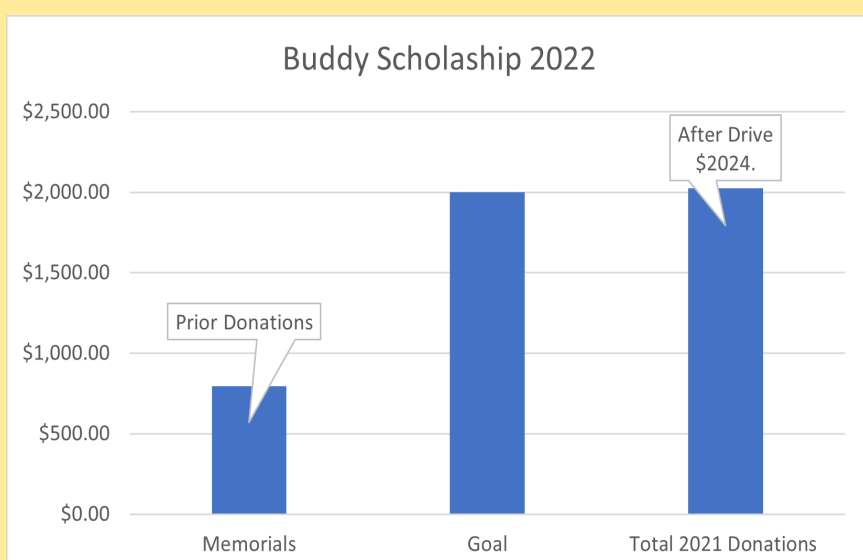

Hi Jesse.
We did it!

[View in Browser](#)

EDOA Supporters Reach Goal for Scholarship

In just a few days the Eastham Dog Owners have reached their goal of $2000 in support of the Buddy Scholarship. This matches the largest amount provided by the scholarship in its 8 year history.

A call went out through this e-newsletter just 3 days ago and was picked up by the Eastham Chamber of Commerce and reposted to its member organizations. The response was strong and fast.

Any additional funds collected by December 31st will be added to the award, as is our policy of distributing 100% of the funds collected in a calendar year to the scholarship recipient.

The award is also funded by memorial donations made in the name of the pets of members and friends of members. Donors receive a web page on the EDOA site honoring those dogs with pictures and comments from our "family".

We believe in supporting our community. This is one more way. What a great organization!

Thank you—Thank you!

Donate Directly

[Donate using this link to fund the Buddy Scholarship.](#)

Transaction details:

Security:

Our website employs security (SSL Certificates) for the protection of all of us.

Donations can be made with your PayPal account **or your own credit card.**

PayPal is our payment interface to provide security and privacy guarantees.

All donations made through these links will go directly to our Scholarship award winner.

Create a Memorial Donation

[Fill in this form on our website](#)

1. Include info on the dog or person you would like to honor.
2. A beautiful notes will be mailed to the owner informing them of the memorial.
3. Photos are photo shows are added free.
4. Here are some nice examples.

<https://www.easthamdog.org/dog/breezy/>

<https://www.easthamdog.org/dog/finn/>

<https://www.easthamdog.org/dog/buddy/>

The Buddy Scholarship Fund

Since 2012 EDOA members have been making contributions to EDOA's Buddy Scholarship Fund. First awarded in 2013.

- The fund provides scholarships to local students furthering their education in the general fields associated with pet care.
- 100% of the contributions each year are distributed to students.
- Funds come primarily from memorials for dogs that have passed. Memorial pages are a permanent part of the EDOA website.
- Many memorial donors contribute for friends whose dogs and even other dog lovers have passed.
- Starting in 2013 with an expected award of $500, we have been able to award up to $2000 with the generosity of the EDOA community.

Special Thanks to Our Donors

Diana D	$100	Kathleen M	$100
Cindy B	$50	Susan W.	$100
Betsy S	$25	Terry H.	$100
Jan B	$30	Special Thanks to those who have made contributions and memorials throughout the year.	
Bill O	$50	Per & Ruth B	
Mary N	$50	Cindy N	
Chris G	$25	Cindy B	
Ellen L	$25	Ed & Nancy D	
Edward C	$25	ITW Matching Fund	
Iora M	$25	<i>(Apologies if there have been omissions—ECD)</i>	
Suzanne B	$25	Our letter of thanks, and notice of the memorials to the owners are produced by Vicky Anderson. They are beautifully done. Cheers!	
Rae Ann P	$100		
Karla K	$25		
John S	$100		
Marcia D.	$300		

Upcoming in next e-newsletter

Dog Travels:

Tony Cantore will be writing his EDOA Education column - [The Best Ideas for Traveling with Dogs.](#)

What are your suggestions? Give us the benefit of your experience by [e-mailing Tony](#) with your ideas.

New Discounts and Membership Cards:

Cindy Nicholson is ready with the 2022 Membership Cards.

Linda Wood is rounding up the local discounts for members.

The EDOA Store:

Fast, free delivery (locally) on EDOA logo gear. [Visit the Store.](#)

Also, we are always looking for products you would like to see. We have received some good ideas we are working on. [E-mail your ideas!](#)

EDOA Volunteer Needs:

Have special skills to share? See what EDOA needs.

Comments / Questions

Editor: Ed.Daniels@easthamdog.org

You are receiving this e-mail blast as a member of Eastham Dog Owners' Association.

Thank you for your support!

"Like" us on Facebook