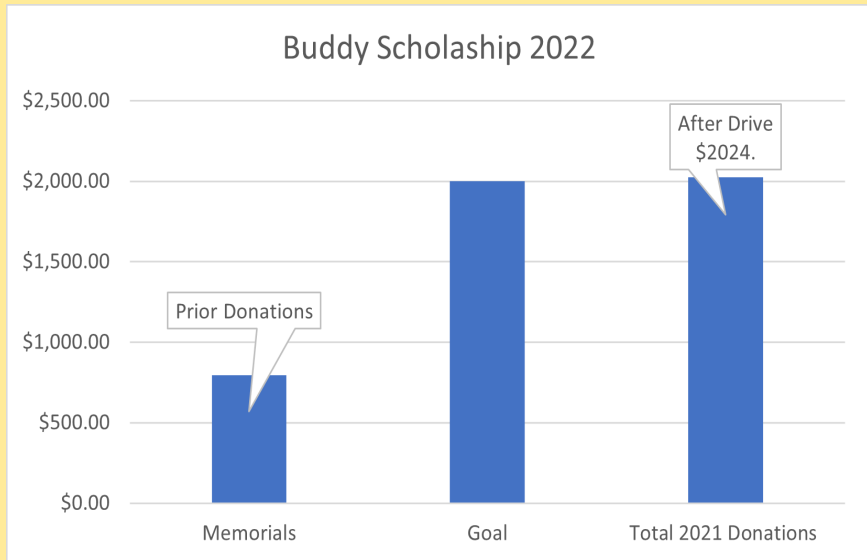

Hi Ed.

We did it!

[View in Browser](#)

EDOA Supporters Reach Goal for Scholarship

In just a few days the Eastham Dog Owners have reached their goal of $2000 in support of the Buddy Scholarship. This matches the largest amount provided by the scholarship in its 8 year history.

A call went out through this e-newsletter just 3 days ago and was picked up by the Eastham Chamber of Commerce and reposted to its member organizations. The response was strong and fast.

Any additional funds collected by December 31st will be added to the award, as is our policy of distributing 100% of the funds collected in a calendar year to the scholarship recipient.

The award is also funded by memorial donations made in the name of the pets of members and friends of members. Donors receive a web page on the EDOA site honoring those dogs with pictures and comments from our "family".

We believe in supporting our community. This is one more way. What a great organization!

Thank you—Thank you!

Donate Directly

[Donate using this link to fund the Buddy Scholarship.](#)

Transaction details:

Security:

Our website employs security (SSL Certificates) for the protection of all of us.

Donations can be made with your PayPal account **or your own credit card.**

PayPal is our payment interface to provide security and privacy guarantees.

All donations made through these links will go directly to our Scholarship award winner.

Create a Memorial Donation

[Fill in this form on our website](#)

1. Include info on the dog or person you would like to honor.
2. A beautiful notes will be mailed to the owner informing them of the memorial.
3. Photos are photo shows are added free.
4. Here are some nice examples.

<https://www.easthamdog.org/dog/breezy/>

<https://www.easthamdog.org/dog/finn/>

<https://www.easthamdog.org/dog/buddy/>

The Buddy Scholarship Fund

Since 2012 EDOA members have been making contributions to EDOA's Buddy Scholarship Fund. First awarded in 2013.

- The fund provides scholarships to local students furthering their education in the general fields associated with pet care.
- 100% of the contributions each year are distributed to students.
- Funds come primarily from memorials for dogs that have passed. Memorial pages are a permanent part of the EDOA website.
- Many memorial donors contribute for friends whose dogs and even other dog lovers have passed.
- Starting in 2013 with an expected award of $500, we have been able to award up to $2000 with the generosity of the EDOA community.

Special Thanks to Our Donors

Diana D	$100	Kathleen M	$100
Cindy B	$50	Susan W.	$100
Betsy S	$25	Terry H.	$100
Jan B	$30	Special Thanks to those who have made contributions and memorials throughout the year.	
Bill O	$50	Per & Ruth B	
Mary N	$50	Cindy N	
Chris G	$25	Cindy B	
Ellen L	$25	Ed & Nancy D	
Edward C	$25	ITW Matching Fund	
Iora M	$25	<i>(Apologies if there have been omissions—ECD)</i>	
Suzanne B	$25	Our letter of thanks, and notice of the memorials to the owners are produced by Vicky Anderson. They are beautifully done. Cheers!	
Rae Ann P	$100		
Karla K	$25		
John S	$100		
Marcia D.	$300		

Upcoming in next e-newsletter

Dog Travels:

Tony Cantore will be writing his EDOA Education column - [The Best Ideas for Traveling with Dogs.](#)

What are your suggestions? Give us the benefit of your experience by [e-mailing Tony](#) with your ideas.

New Discounts and Membership Cards:

Cindy Nicholson is ready with the 2022 Membership Cards.

Linda Wood is rounding up the local discounts for members.

The EDOA Store:

Fast, free delivery (locally) on EDOA logo gear. [Visit the Store.](#)

Also, we are always looking for products you would like to see. We have received some good ideas we are working on. [E-mail your ideas!](#)

EDOA Volunteer Needs:

Have special skills to share? See what EDOA needs.

Comments / Questions

Editor: Ed.Daniels@easthamdog.org

You are receiving this e-mail blast as a member of Eastham Dog Owners' Association.

Thank you for your support!

"Like" us on Facebook