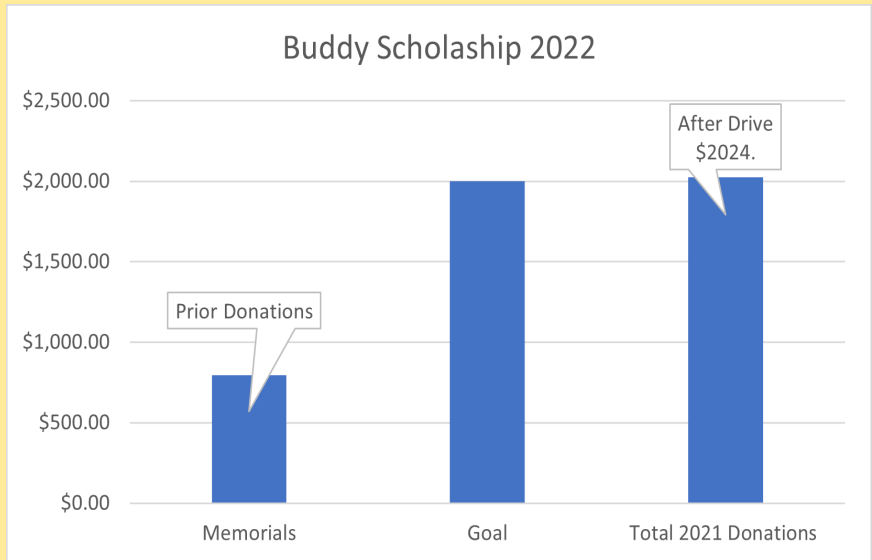

Hi Kathy.
We did it!

[View in Browser](#)

EDOA Supporters Reach Goal for Scholarship

In just a few days the Eastham Dog Owners have reached their goal of $2000 in support of the Buddy Scholarship. This matches the largest amount provided by the scholarship in its 8 year history.

A call went out through this e-newsletter just 3 days ago and was picked up by the Eastham Chamber of Commerce and reposted to its member organizations. The response was strong and fast.

Any additional funds collected by December 31st will be added to the award, as is our policy of distributing 100% of the funds collected in a calendar year to the scholarship recipient.

The award is also funded by memorial donations made in the name of the pets of members and friends of members. Donors receive a web page on the EDOA site honoring those dogs with pictures and comments from our "family".

We believe in supporting our community. This is one more way. What a great organization!

Thank you—Thank you!

Donate Directly

[Donate using this link to fund the Buddy Scholarship.](#)

Transaction details:

Security:

Our website employs security (SSL Certificates) for the protection of all of us.

Donations can be made with your PayPal account **or your own credit card.**

PayPal is our payment interface to provide security and privacy guarantees.

All donations made through these links will go directly to our Scholarship award winner.

Create a Memorial Donation

[Fill in this form on our website](#)

1. Include info on the dog or person you would like to honor.
2. A beautiful notes will be mailed to the owner informing them of the memorial.
3. Photos are photo shows are added free.
4. Here are some nice examples.

<https://www.easthamdog.org/dog/breezy/>

<https://www.easthamdog.org/dog/finn/>

<https://www.easthamdog.org/dog/buddy/>

The Buddy Scholarship Fund

Since 2012 EDOA members have been making contributions to EDOA's Buddy Scholarship Fund. First awarded in 2013.

- The fund provides scholarships to local students furthering their education in the general fields associated with pet care.
- 100% of the contributions each year are distributed to students.
- Funds come primarily from memorials for dogs that have passed. Memorial pages are a permanent part of the EDOA website.
- Many memorial donors contribute for friends whose dogs and even other dog lovers have passed.
- Starting in 2013 with an expected award of $500, we have been able to award up to $2000 with the generosity of the EDOA community.

Special Thanks to Our Donors

Diana D	$100	Kathleen M	$100
Cindy B	$50	Susan W.	$100
Betsy S	$25	Terry H.	$100
Jan B	$30	Special Thanks to those who have made contributions and memorials throughout the year.	
Bill O	$50	Per & Ruth B	
Mary N	$50	Cindy N	
Chris G	$25	Cindy B	
Ellen L	$25	Ed & Nancy D	
Edward C	$25	ITW Matching Fund	
Iora M	$25	<i>(Apologies if there have been omissions—ECD)</i>	
Suzanne B	$25	Our letter of thanks, and notice of the memorials to the owners are produced by Vicky Anderson. They are beautifully done.	
Rae Ann P	$100	Cheers!	
Karla K	$25		
John S	$100		
Marcia D.	$300		

Upcoming in next e-newsletter

Dog Travels:

Tony Cantore will be writing his EDOA Education column - [The Best Ideas for Traveling with Dogs.](#)

What are your suggestions? Give us the benefit of your experience by [e-mailing Tony](#) with your ideas.

New Discounts and Membership Cards:

Cindy Nicholson is ready with the 2022 Membership Cards.

Linda Wood is rounding up the local discounts for members.

The EDOA Store:

Fast, free delivery (locally) on EDOA logo gear. [Visit the Store.](#)

Also, we are always looking for products you would like to see. We have received some good ideas we are working on. [E-mail your ideas!](#)

EDOA Volunteer Needs:

Have special skills to share? See what EDOA needs.

Comments / Questions

Editor: Ed.Daniels@easthamdog.org

You are receiving this e-mail blast as a member of Eastham Dog Owners' Association.

Thank you for your support!

"Like" us on Facebook