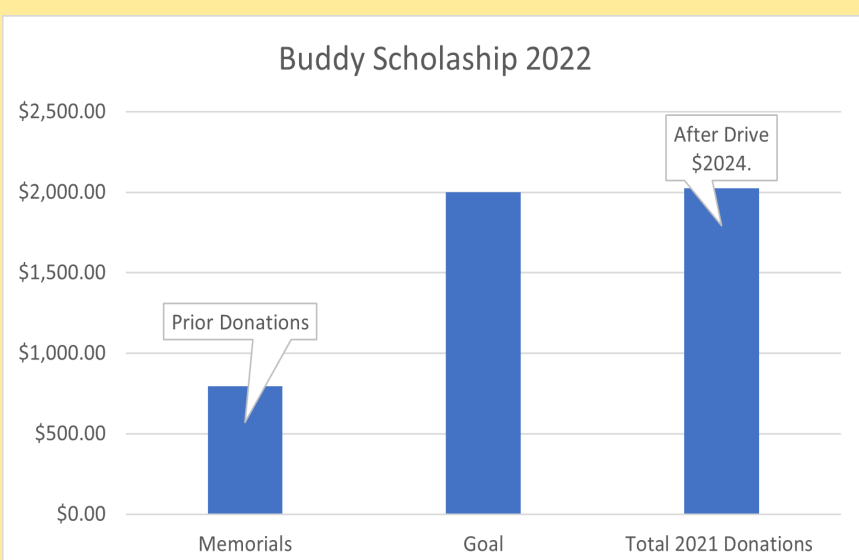

Hi Lu.

We did it!

[View in Browser](#)

EDOA Supporters Reach Goal for Scholarship

In just a few days the Eastham Dog Owners have reached their goal of $2000 in support of the Buddy Scholarship. This matches the largest amount provided by the scholarship in its 8 year history.

A call went out through this e-newsletter just 3 days ago and was picked up by the Eastham Chamber of Commerce and reposted to its member organizations. The response was strong and fast.

Any additional funds collected by December 31st will be added to the award, as is our policy of distributing 100% of the funds collected in a calendar year to the scholarship recipient.

The award is also funded by memorial donations made in the name of the pets of members and friends of members. Donors receive a web page on the EDOA site honoring those dogs with pictures and comments from our "family".

We believe in supporting our community. This is one more way. What a great organization!

Thank you—Thank you!

Donate Directly

[Donate using this link to fund the Buddy Scholarship.](#)

Transaction details:

Security:

Our website employs security (SSL Certificates) for the protection of all of us.

Donations can be made with your PayPal account **or your own credit card.**

PayPal is our payment interface to provide security and privacy guarantees.

All donations made through these links will go directly to our Scholarship award winner.

Create a Memorial Donation

[Fill in this form on our website](#)

1. Include info on the dog or person you would like to honor.
2. A beautiful notes will be mailed to the owner informing them of the memorial.
3. Photos are photo shows are added free.
4. Here are some nice examples.

<https://www.easthamdog.org/dog/breezy/>

<https://www.easthamdog.org/dog/finn/>

<https://www.easthamdog.org/dog/buddy/>

The Buddy Scholarship Fund

Since 2012 EDOA members have been making contributions to EDOA's Buddy Scholarship Fund. First awarded in 2013.

- The fund provides scholarships to local students furthering their education in the general fields associated with pet care.
- 100% of the contributions each year are distributed to students.
- Funds come primarily from memorials for dogs that have passed. Memorial pages are a permanent part of the EDOA website.
- Many memorial donors contribute for friends whose dogs and even other dog lovers have passed.
- Starting in 2013 with an expected award of $500, we have been able to award up to $2000 with the generosity of the EDOA community.

Special Thanks to Our Donors

Diana D	$100	Kathleen M	$100
Cindy B	$50	Susan W.	$100
Betsy S	$25	Terry H.	$100
Jan B	$30	Special Thanks to those who have made contributions and memorials throughout the year.	
Bill O	$50	Per & Ruth B	
Mary N	$50	Cindy N	
Chris G	$25	Cindy B	
Ellen L	$25	Ed & Nancy D	
Edward C	$25	ITW Matching Fund	
Iora M	$25	<i>(Apologies if there have been omissions—ECD)</i>	
Suzanne B	$25	Our letter of thanks, and notice of the memorials to the owners are produced by Vicky Anderson. They are beautifully done.	
Rae Ann P	$100	Cheers!	
Karla K	$25		
John S	$100		
Marcia D.	$300		

Upcoming in next e-newsletter

Dog Travels:

Tony Cantore will be writing his EDOA Education column - [The Best Ideas for Traveling with Dogs.](#)

What are your suggestions? Give us the benefit of your experience by [e-mailing Tony](#) with your ideas.

New Discounts and Membership Cards:

Cindy Nicholson is ready with the 2022 Membership Cards.

Linda Wood is rounding up the local discounts for members.

The EDOA Store:

Fast, free delivery (locally) on EDOA logo gear. [Visit the Store.](#)

Also, we are always looking for products you would like to see. We have received some good ideas we are working on. [E-mail your ideas!](#)

EDOA Volunteer Needs:

Have special skills to share? See what EDOA needs.

Comments / Questions

Editor: Ed.Daniels@easthamdog.org

You are receiving this e-mail blast as a member of Eastham Dog Owners' Association.

Thank you for your support!

"Like" us on Facebook