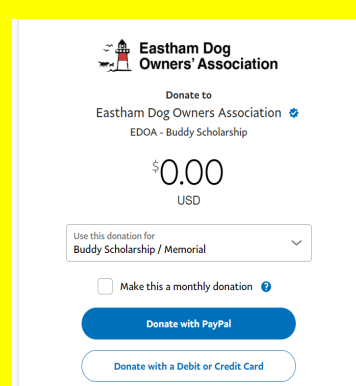

Donate Directly

[Donate using this link to fund the Buddy Scholarship.](#)

Transaction details:

Security:

Our website employs security (SSL Certificates) for the protection of all of us.

Donations can be made with your PayPal account **or your own credit card.**

PayPal is our payment interface to provide security and privacy guarantees.

All donations made through these links will go directly to our Scholarship award winner.

Create a Memorial Donation

[Fill in this form on our website](#)

1. Include info on the dog or person you would like to honor.
2. A beautiful notes will be mailed to the owner informing them of the memorial.
3. Photos are photo shows are added free.
4. Here are some nice examples.

<https://www.easthamdog.org/dog/breezy/>

<https://www.easthamdog.org/dog/finn/>

<https://www.easthamdog.org/dog/buddy/>

The Buddy Scholarship Fund

Since 2012 EDOA members have been making contributions to EDOA's Buddy Scholarship Fund. First awarded in 2013.

- The fund provides scholarships to local students furthering their education in the general fields associated with pet care.
- 100% of the contributions each year are distributed to students.
- Funds come primarily from memorials for dogs that have passed. Memorial pages are a permanent part of the EDOA website.
- Many memorial donors contribute for friends whose dogs and even other dog lovers have passed.
- Starting in 2013 with an expected award of $500, we have been able to award up to $2000 with the generosity of the EDOA community.

Special Thanks to Our Donors

Diana D	$100	Kathleen M	$100
Cindy B	$50	Susan W.	$100
Betsy S	$25	Terry H.	$100
Jan B	$30	Special Thanks to those who have made contributions and memorials throughout the year.	
Bill O	$50	Per & Ruth B	
Mary N	$50	Cindy N	
Chris G	$25	Cindy B	
Ellen L	$25	Ed & Nancy D	
Edward C	$25	ITW Matching Fund	
Iora M	$25	<i>(Apologies if there have been omissions—ECD)</i>	
Suzanne B	$25	Our letter of thanks, and notice of the memorials to the owners are produced by Vicky Anderson. They are beautifully done.	
Rae Ann P	$100	Cheers!	
Karla K	$25		
John S	$100		
Marcia D.	$300		

Upcoming in next e-newsletter

Dog Travels:

Tony Cantore will be writing his EDOA Education column - [The Best Ideas for Traveling with Dogs.](#)

What are your suggestions? Give us the benefit of your experience by [e-mailing Tony](#) with your ideas.

New Discounts and Membership Cards:

Cindy Nicholson is ready with the 2022 Membership Cards.

Linda Wood is rounding up the local discounts for members.

The EDOA Store:

Fast, free delivery (locally) on EDOA logo gear. [Visit the Store.](#)

Also, we are always looking for products you would like to see. We have received some good ideas we are working on. [E-mail your ideas!](#)

EDOA Volunteer Needs:

Have special skills to share? See what EDOA needs.

Comments / Questions

Editor: Ed.Daniels@easthamdog.org

You are receiving this e-mail blast as a member of Eastham Dog Owners' Association.

Thank you for your support!

"Like" us on Facebook