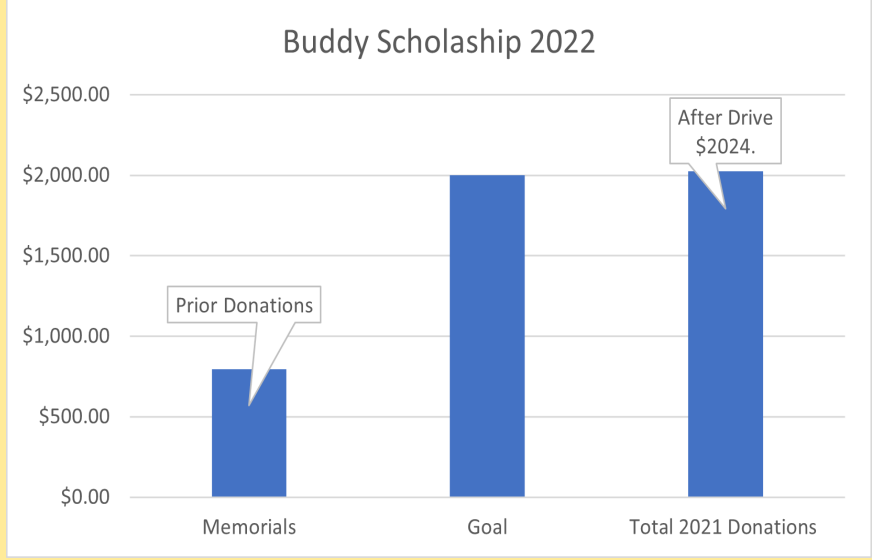

Hi Steve.

We did it!

[View in Browser](#)

EDOA Supporters Reach Goal for Scholarship

In just a few days the Eastham Dog Owners have reached their goal of $2000 in support of the Buddy Scholarship. This matches the largest amount provided by the scholarship in its 8 year history.

A call went out through this e-newsletter just 3 days ago and was picked up by the Eastham Chamber of Commerce and reposted to its member organizations. The response was strong and fast.

Any additional funds collected by December 31st will be added to the award, as is our policy of distributing 100% of the funds collected in a calendar year to the scholarship recipient.

The award is also funded by memorial donations made in the name of the pets of members and friends of members. Donors receive a web page on the EDOA site honoring those dogs with pictures and comments from our "family".

We believe in supporting our community. This is one more way. What a great organization!

Thank you—Thank you!

Donate Directly

[Donate using this link to fund the Buddy Scholarship.](#)

Transaction details:

Security:

Our website employs security (SSL Certificates) for the protection of all of us.

Donations can be made with your PayPal account **or your own credit card.**

PayPal is our payment interface to provide security and privacy guarantees.

All donations made through these links will go directly to our Scholarship award winner.

Create a Memorial Donation

[Fill in this form on our website](#)

1. Include info on the dog or person you would like to honor.
2. A beautiful notes will be mailed to the owner informing them of the memorial.
3. Photos are photo shows are added free.
4. Here are some nice examples.

<https://www.easthamdog.org/dog/breezy/>

<https://www.easthamdog.org/dog/finn/>

<https://www.easthamdog.org/dog/buddy/>

The Buddy Scholarship Fund

Since 2012 EDOA members have been making contributions to EDOA's Buddy Scholarship Fund. First awarded in 2013.

- The fund provides scholarships to local students furthering their education in the general fields associated with pet care.
- 100% of the contributions each year are distributed to students.
- Funds come primarily from memorials for dogs that have passed. Memorial pages are a permanent part of the EDOA website.
- Many memorial donors contribute for friends whose dogs and even other dog lovers have passed.
- Starting in 2013 with an expected award of $500, we have been able to award up to $2000 with the generosity of the EDOA community.

Special Thanks to Our Donors

Diana D	$100	Kathleen M	$100
Cindy B	$50	Susan W.	$100
Betsy S	$25	Terry H.	$100
Jan B	$30	Special Thanks to those who have made contributions and memorials throughout the year.	
Bill O	$50	Per & Ruth B	
Mary N	$50	Cindy N	
Chris G	$25	Cindy B	
Ellen L	$25	Ed & Nancy D	
Edward C	$25	ITW Matching Fund	
Iora M	$25	<i>(Apologies if there have been omissions—ECD)</i>	
Suzanne B	$25	Our letter of thanks, and notice of the memorials to the owners are produced by Vicky Anderson. They are beautifully done. Cheers!	
Rae Ann P	$100		
Karla K	$25		
John S	$100		
Marcia D.	$300		

Upcoming in next e-newsletter

Dog Travels:

Tony Cantore will be writing his EDOA Education column - [The Best Ideas for Traveling with Dogs.](#)

What are your suggestions? Give us the benefit of your experience by [e-mailing Tony](#) with your ideas.

New Discounts and Membership Cards:

Cindy Nicholson is ready with the 2022 Membership Cards.

Linda Wood is rounding up the local discounts for members.

The EDOA Store:

Fast, free delivery (locally) on EDOA logo gear. [Visit the Store.](#)

Also, we are always looking for products you would like to see. We have received some good ideas we are working on. [E-mail your ideas!](#)

EDOA Volunteer Needs:

Have special skills to share? See what EDOA needs.

Comments / Questions

Editor: Ed.Daniels@easthamdog.org

You are receiving this e-mail blast as a member of Eastham Dog Owners' Association.

Thank you for your support!

"Like" us on Facebook