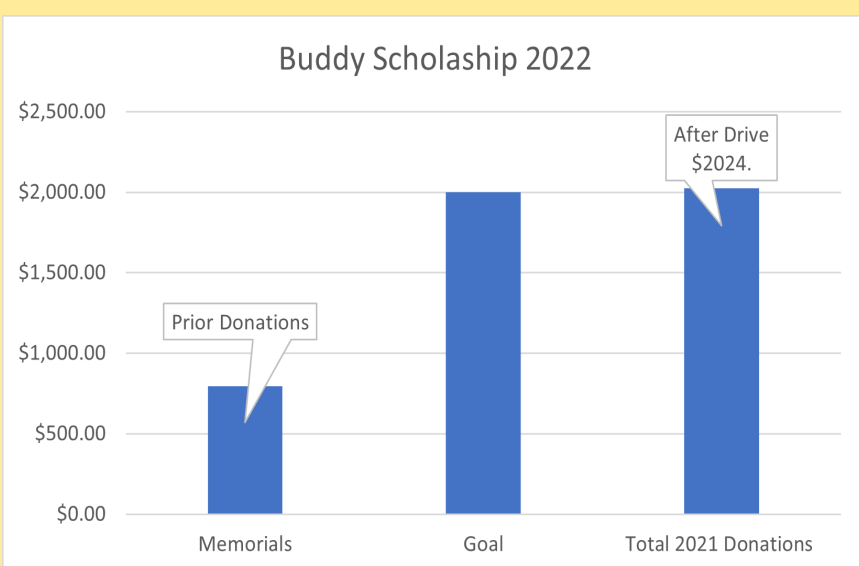

Hi Sean.

We did it!

[View in Browser](#)

EDOA Supporters Reach Goal for Scholarship

In just a few days the Eastham Dog Owners have reached their goal of $2000 in support of the Buddy Scholarship. This matches the largest amount provided by the scholarship in its 8 year history.

A call went out through this e-newsletter just 3 days ago and was picked up by the Eastham Chamber of Commerce and reposted to its member organizations. The response was strong and fast.

Any additional funds collected by December 31st will be added to the award, as is our policy of distributing 100% of the funds collected in a calendar year to the scholarship recipient.

The award is also funded by memorial donations made in the name of the pets of members and friends of members. Donors receive a web page on the EDOA site honoring those dogs with pictures and comments from our "family".

We believe in supporting our community. This is one more way. What a great organization!

Thank you—Thank you!

Donate Directly

[Donate using this link to fund the Buddy Scholarship.](#)

Transaction details:

Security:

Our website employs security (SSL Certificates) for the protection of all of us.

Donations can be made with your PayPal account **or your own credit card.**

PayPal is our payment interface to provide security and privacy guarantees.

All donations made through these links will go directly to our Scholarship award winner.

Create a Memorial Donation

[Fill in this form on our website](#)

1. Include info on the dog or person you would like to honor.
2. A beautiful notes will be mailed to the owner informing them of the memorial.
3. Photos are photo shows are added free.
4. Here are some nice examples.

<https://www.easthamdog.org/dog/breezy/>

<https://www.easthamdog.org/dog/finn/>

<https://www.easthamdog.org/dog/buddy/>

The Buddy Scholarship Fund

Since 2012 EDOA members have been making contributions to EDOA's Buddy Scholarship Fund. First awarded in 2013.

- The fund provides scholarships to local students furthering their education in the general fields associated with pet care.
- 100% of the contributions each year are distributed to students.
- Funds come primarily from memorials for dogs that have passed. Memorial pages are a permanent part of the EDOA website.
- Many memorial donors contribute for friends whose dogs and even other dog lovers have passed.
- Starting in 2013 with an expected award of $500, we have been able to award up to $2000 with the generosity of the EDOA community.

Special Thanks to Our Donors

Diana D	$100	Kathleen M	$100
Cindy B	$50	Susan W.	$100
Betsy S	$25	Terry H.	$100
Jan B	$30	Special Thanks to those who have made contributions and memorials throughout the year.	
Bill O	$50	Per & Ruth B	
Mary N	$50	Cindy N	
Chris G	$25	Cindy B	
Ellen L	$25	Ed & Nancy D	
Edward C	$25	ITW Matching Fund	
Iora M	$25	<i>(Apologies if there have been omissions—ECD)</i>	
Suzanne B	$25	Our letter of thanks, and notice of the memorials to the owners are produced by Vicky Anderson. They are beautifully done. Cheers!	
Rae Ann P	$100		
Karla K	$25		
John S	$100		
Marcia D.	$300		

Upcoming in next e-newsletter

Dog Travels:

Tony Cantore will be writing his EDOA Education column - [The Best Ideas for Traveling with Dogs.](#)

What are your suggestions? Give us the benefit of your experience by [e-mailing Tony](#) with your ideas.

New Discounts and Membership Cards:

Cindy Nicholson is ready with the 2022 Membership Cards.

Linda Wood is rounding up the local discounts for members.

The EDOA Store:

Fast, free delivery (locally) on EDOA logo gear. [Visit the Store.](#)

Also, we are always looking for products you would like to see. We have received some good ideas we are working on. [E-mail your ideas!](#)

EDOA Volunteer Needs:

Have special skills to share? See what EDOA needs.

Comments / Questions

Editor: Ed.Daniels@easthamdog.org

You are receiving this e-mail blast as a member of Eastham Dog Owners' Association.

Thank you for your support!

"Like" us on Facebook