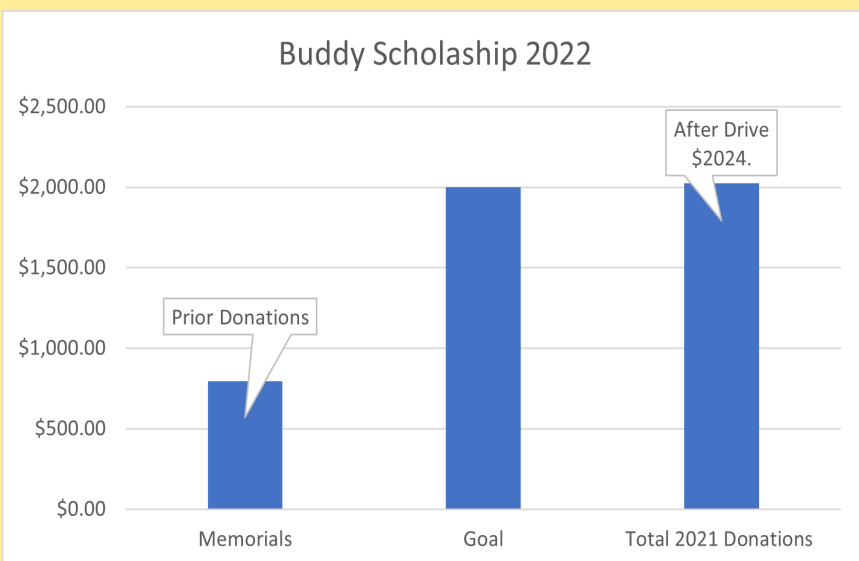

Hi Dennis.
We did it!

[View in Browser](#)

EDOA Supporters Reach Goal for Scholarship

In just a few days the Eastham Dog Owners have reached their goal of $2000 in support of the Buddy Scholarship. This matches the largest amount provided by the scholarship in its 8 year history.

A call went out through this e-newsletter just 3 days ago and was picked up by the Eastham Chamber of Commerce and reposted to its member organizations. The response was strong and fast.

Any additional funds collected by December 31st will be added to the award, as is our policy of distributing 100% of the funds collected in a calendar year to the scholarship recipient.

The award is also funded by memorial donations made in the name of the pets of members and friends of members. Donors receive a web page on the EDOA site honoring those dogs with pictures and comments from our "family".

We believe in supporting our community. This is one more way. What a great organization!

Thank you—Thank you!

Donate Directly

[Donate using this link to fund the Buddy Scholarship.](#)

Transaction details:

Security:

Our website employs security (SSL Certificates) for the protection of all of us.

Donations can be made with your PayPal account **or your own credit card.**

PayPal is our payment interface to provide security and privacy guarantees.

All donations made through these links will go directly to our Scholarship award winner.

Create a Memorial Donation

[Fill in this form on our website](#)

1. Include info on the dog or person you would like to honor.
2. A beautiful notes will be mailed to the owner informing them of the memorial.
3. Photos are photo shows are added free.
4. Here are some nice examples.

<https://www.easthamdog.org/dog/breezy/>

<https://www.easthamdog.org/dog/finn/>

<https://www.easthamdog.org/dog/buddy/>

The Buddy Scholarship Fund

Since 2012 EDOA members have been making contributions to EDOA's Buddy Scholarship Fund. First awarded in 2013.

- The fund provides scholarships to local students furthering their education in the general fields associated with pet care.
- 100% of the contributions each year are distributed to students.
- Funds come primarily from memorials for dogs that have passed. Memorial pages are a permanent part of the EDOA website.
- Many memorial donors contribute for friends whose dogs and even other dog lovers have passed.
- Starting in 2013 with an expected award of $500, we have been able to award up to $2000 with the generosity of the EDOA community.

Special Thanks to Our Donors

Diana D	$100	Kathleen M	$100
Cindy B	$50	Susan W.	$100
Betsy S	$25	Terry H.	$100
Jan B	$30	Special Thanks to those who have made contributions and memorials throughout the year.	
Bill O	$50	Per & Ruth B	
Mary N	$50	Cindy N	
Chris G	$25	Cindy B	
Ellen L	$25	Ed & Nancy D	
Edward C	$25	ITW Matching Fund	
Iora M	$25	<i>(Apologies if there have been omissions—ECD)</i>	
Suzanne B	$25	Our letter of thanks, and notice of the memorials to the owners are produced by Vicky Anderson. They are beautifully done. Cheers!	
Rae Ann P	$100		
Karla K	$25		
John S	$100		
Marcia D.	$300		

Upcoming in next e-newsletter

Dog Travels:

Tony Cantore will be writing his EDOA Education column - [The Best Ideas for Traveling with Dogs.](#)

What are your suggestions? Give us the benefit of your experience by [e-mailing Tony](#) with your ideas.

New Discounts and Membership Cards:

Cindy Nicholson is ready with the 2022 Membership Cards.

Linda Wood is rounding up the local discounts for members.

The EDOA Store:

Fast, free delivery (locally) on EDOA logo gear. [Visit the Store.](#)

Also, we are always looking for products you would like to see. We have received some good ideas we are working on. [E-mail your ideas!](#)

EDOA Volunteer Needs:

Have special skills to share? See what EDOA needs.

Comments / Questions

Editor: Ed.Daniels@easthamdog.org

You are receiving this e-mail blast as a member of Eastham Dog Owners' Association.

Thank you for your support!

"Like" us on Facebook