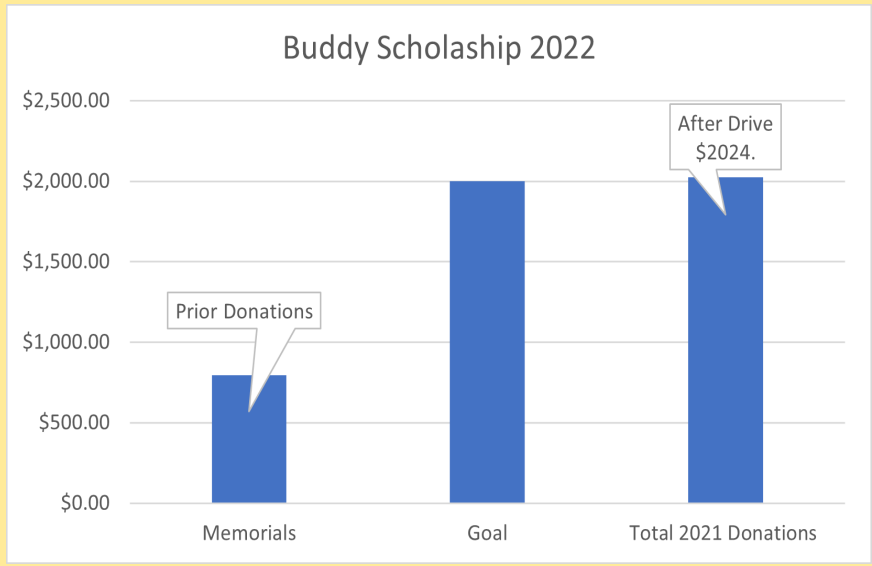

Hi .

We did it!

[View in Browser](#)

EDOA Supporters Reach Goal for Scholarship

In just a few days the Eastham Dog Owners have reached their goal of $2000 in support of the Buddy Scholarship. This matches the largest amount provided by the scholarship in its 8 year history.

A call went out through this e-newsletter just 3 days ago and was picked up by the Eastham Chamber of Commerce and reposted to its member organizations. The response was strong and fast.

Any additional funds collected by December 31st will be added to the award, as is our policy of distributing 100% of the funds collected in a calendar year to the scholarship recipient.

The award is also funded by memorial donations made in the name of the pets of members and friends of members. Donors receive a web page on the EDOA site honoring those dogs with pictures and comments from our "family".

We believe in supporting our community. This is one more way. What a great organization!

Thank you—Thank you!

Donate Directly

[Donate using this link to fund the Buddy Scholarship.](#)

Transaction details:

Security:

Our website employs security (SSL Certificates) for the protection of all of us.

Donations can be made with your PayPal account **or your own credit card.**

PayPal is our payment interface to provide security and privacy guarantees.

All donations made through these links will go directly to our Scholarship award winner.

Create a Memorial Donation

[Fill in this form on our website](#)

1. Include info on the dog or person you would like to honor.
2. A beautiful notes will be mailed to the owner informing them of the memorial.
3. Photos are photo shows are added free.
4. Here are some nice examples.

<https://www.easthamdog.org/dog/breezy/>

<https://www.easthamdog.org/dog/finn/>

<https://www.easthamdog.org/dog/buddy/>

The Buddy Scholarship Fund

Since 2012 EDOA members have been making contributions to EDOA's Buddy Scholarship Fund. First awarded in 2013.

- The fund provides scholarships to local students furthering their education in the general fields associated with pet care.
- 100% of the contributions each year are distributed to students.
- Funds come primarily from memorials for dogs that have passed. Memorial pages are a permanent part of the EDOA website.
- Many memorial donors contribute for friends whose dogs and even other dog lovers have passed.
- Starting in 2013 with an expected award of $500, we have been able to award up to $2000 with the generosity of the EDOA community.

Special Thanks to Our Donors

Diana D	$100	Kathleen M	$100
Cindy B	$50	Susan W.	$100
Betsy S	$25	Terry H.	$100
Jan B	$30	Special Thanks to those who have made contributions and memorials throughout the year.	
Bill O	$50	Per & Ruth B	
Mary N	$50	Cindy N	
Chris G	$25	Cindy B	
Ellen L	$25	Ed & Nancy D	
Edward C	$25	ITW Matching Fund	
Iora M	$25	<i>(Apologies if there have been omissions—ECD)</i>	
Suzanne B	$25	Our letter of thanks, and notice of the memorials to the owners are produced by Vicky Anderson. They are beautifully done. Cheers!	
Rae Ann P	$100		
Karla K	$25		
John S	$100		
Marcia D.	$300		

Upcoming in next e-newsletter

Dog Travels:

Tony Cantore will be writing his EDOA Education column - [The Best Ideas for Traveling with Dogs.](#)

What are your suggestions? Give us the benefit of your experience by [e-mailing Tony](#) with your ideas.

New Discounts and Membership Cards:

Cindy Nicholson is ready with the 2022 Membership Cards.

Linda Wood is rounding up the local discounts for members.

The EDOA Store:

Fast, free delivery (locally) on EDOA logo gear. [Visit the Store.](#)

Also, we are always looking for products you would like to see. We have received some good ideas we are working on. [E-mail your ideas!](#)

EDOA Volunteer Needs:

Have special skills to share? See what EDOA needs.

Comments / Questions

Editor: Ed.Daniels@easthamdog.org

You are receiving this e-mail blast as a member of Eastham Dog Owners' Association.

Thank you for your support!

"Like" us on Facebook