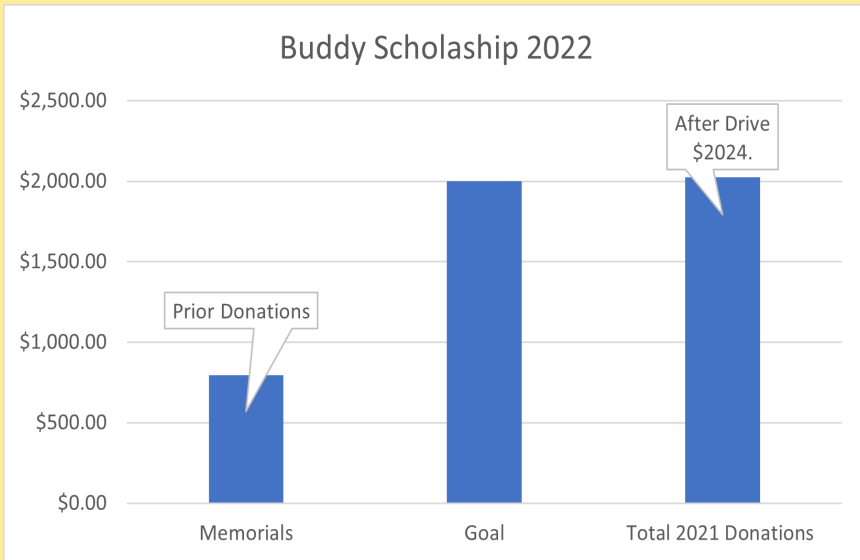

Hi Gayle.

We did it!

[View in Browser](#)

EDOA Supporters Reach Goal for Scholarship

In just a few days the Eastham Dog Owners have reached their goal of $2000 in support of the Buddy Scholarship. This matches the largest amount provided by the scholarship in its 8 year history.

A call went out through this e-newsletter just 3 days ago and was picked up by the Eastham Chamber of Commerce and reposted to its member organizations. The response was strong and fast.

Any additional funds collected by December 31st will be added to the award, as is our policy of distributing 100% of the funds collected in a calendar year to the scholarship recipient.

The award is also funded by memorial donations made in the name of the pets of members and friends of members. Donors receive a web page on the EDOA site honoring those dogs with pictures and comments from our "family".

We believe in supporting our community. This is one more way. What a great organization!

Thank you—Thank you!

Donate Directly

[Donate using this link to fund the Buddy Scholarship.](#)

Transaction details:

Security:

Our website employs security (SSL Certificates) for the protection of all of us.

Donations can be made with your PayPal account **or your own credit card.**

PayPal is our payment interface to provide security and privacy guarantees.

All donations made through these links will go directly to our Scholarship award winner.

Create a Memorial Donation

[Fill in this form on our website](#)

1. Include info on the dog or person you would like to honor.
2. A beautiful notes will be mailed to the owner informing them of the memorial.
3. Photos are photo shows are added free.
4. Here are some nice examples.

<https://www.easthamdog.org/dog/breezy/>

<https://www.easthamdog.org/dog/finn/>

<https://www.easthamdog.org/dog/buddy/>

The Buddy Scholarship Fund

Since 2012 EDOA members have been making contributions to EDOA's Buddy Scholarship Fund. First awarded in 2013.

- The fund provides scholarships to local students furthering their education in the general fields associated with pet care.
- 100% of the contributions each year are distributed to students.
- Funds come primarily from memorials for dogs that have passed. Memorial pages are a permanent part of the EDOA website.
- Many memorial donors contribute for friends whose dogs and even other dog lovers have passed.
- Starting in 2013 with an expected award of $500, we have been able to award up to $2000 with the generosity of the EDOA community.

Special Thanks to Our Donors

Diana D	$100	Kathleen M	$100
Cindy B	$50	Susan W.	$100
Betsy S	$25	Terry H.	$100
Jan B	$30	Special Thanks to those who have made contributions and memorials throughout the year.	
Bill O	$50	Per & Ruth B	
Mary N	$50	Cindy N	
Chris G	$25	Cindy B	
Ellen L	$25	Ed & Nancy D	
Edward C	$25	ITW Matching Fund	
Iora M	$25	<i>(Apologies if there have been omissions—ECD)</i>	
Suzanne B	$25	Our letter of thanks, and notice of the memorials to the owners are produced by Vicky Anderson. They are beautifully done. Cheers!	
Rae Ann P	$100		
Karla K	$25		
John S	$100		
Marcia D.	$300		

Upcoming in next e-newsletter

Dog Travels:

Tony Cantore will be writing his EDOA Education column - [The Best Ideas for Traveling with Dogs.](#)

What are your suggestions? Give us the benefit of your experience by [e-mailing Tony](#) with your ideas.

New Discounts and Membership Cards:

Cindy Nicholson is ready with the 2022 Membership Cards.

Linda Wood is rounding up the local discounts for members.

The EDOA Store:

Fast, free delivery (locally) on EDOA logo gear. [Visit the Store.](#)

Also, we are always looking for products you would like to see. We have received some good ideas we are working on. [E-mail your ideas!](#)

EDOA Volunteer Needs:

Have special skills to share? See what EDOA needs.

Comments / Questions

Editor: Ed.Daniels@easthamdog.org

You are receiving this e-mail blast as a member of Eastham Dog Owners' Association.

Thank you for your support!

"Like" us on Facebook