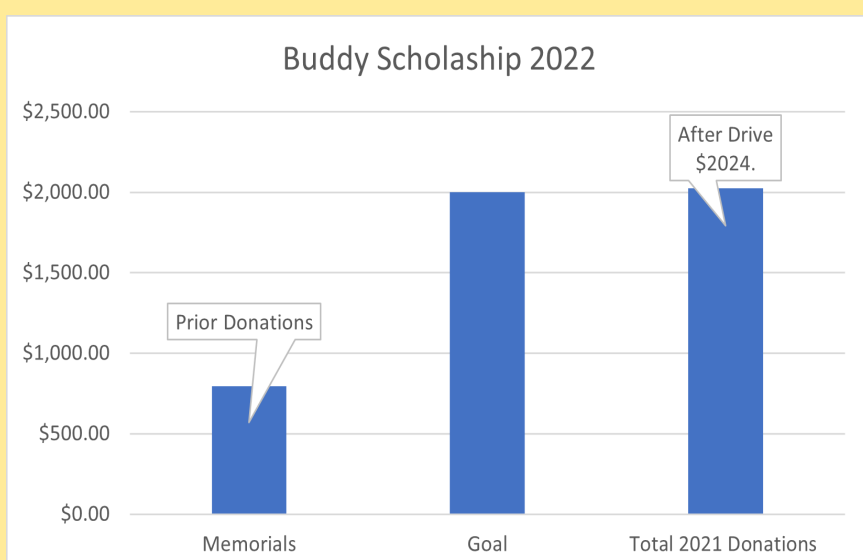

Hi Patti & Scott.

We did it!

[View in Browser](#)

EDOA Supporters Reach Goal for Scholarship

In just a few days the Eastham Dog Owners have reached their goal of $2000 in support of the Buddy Scholarship. This matches the largest amount provided by the scholarship in its 8 year history.

A call went out through this e-newsletter just 3 days ago and was picked up by the Eastham Chamber of Commerce and reposted to its member organizations. The response was strong and fast.

Any additional funds collected by December 31st will be added to the award, as is our policy of distributing 100% of the funds collected in a calendar year to the scholarship recipient.

The award is also funded by memorial donations made in the name of the pets of members and friends of members. Donors receive a web page on the EDOA site honoring those dogs with pictures and comments from our "family".

We believe in supporting our community. This is one more way. What a great organization!

Thank you—Thank you!

Donate Directly

[Donate using this link to fund the Buddy Scholarship.](#)

Transaction details:

Security:

Our website employs security (SSL Certificates) for the protection of all of us.

Donations can be made with your PayPal account **or your own credit card.**

PayPal is our payment interface to provide security and privacy guarantees.

All donations made through these links will go directly to our Scholarship award winner.

Create a Memorial Donation

[Fill in this form on our website](#)

1. Include info on the dog or person you would like to honor.
2. A beautiful notes will be mailed to the owner informing them of the memorial.
3. Photos are photo shows are added free.
4. Here are some nice examples.

<https://www.easthamdog.org/dog/breezy/>

<https://www.easthamdog.org/dog/finn/>

<https://www.easthamdog.org/dog/buddy/>

The Buddy Scholarship Fund

Since 2012 EDOA members have been making contributions to EDOA's Buddy Scholarship Fund. First awarded in 2013.

- The fund provides scholarships to local students furthering their education in the general fields associated with pet care.
- 100% of the contributions each year are distributed to students.
- Funds come primarily from memorials for dogs that have passed. Memorial pages are a permanent part of the EDOA website.
- Many memorial donors contribute for friends whose dogs and even other dog lovers have passed.
- Starting in 2013 with an expected award of $500, we have been able to award up to $2000 with the generosity of the EDOA community.

Special Thanks to Our Donors

Diana D	$100	Kathleen M	$100
Cindy B	$50	Susan W.	$100
Betsy S	$25	Terry H.	$100
Jan B	$30	Special Thanks to those who have made contributions and memorials throughout the year.	
Bill O	$50	Per & Ruth B	
Mary N	$50	Cindy N	
Chris G	$25	Cindy B	
Ellen L	$25	Ed & Nancy D	
Edward C	$25	ITW Matching Fund	
Iora M	$25	<i>(Apologies if there have been omissions—ECD)</i>	
Suzanne B	$25	Our letter of thanks, and notice of the memorials to the owners are produced by Vicky Anderson. They are beautifully done.	
Rae Ann P	$100	Cheers!	
Karla K	$25		
John S	$100		
Marcia D.	$300		

Upcoming in next e-newsletter

Dog Travels:

Tony Cantore will be writing his EDOA Education column - [The Best Ideas for Traveling with Dogs.](#)

What are your suggestions? Give us the benefit of your experience by [e-mailing Tony](#) with your ideas.

New Discounts and Membership Cards:

Cindy Nicholson is ready with the 2022 Membership Cards.

Linda Wood is rounding up the local discounts for members.

The EDOA Store:

Fast, free delivery (locally) on EDOA logo gear. [Visit the Store.](#)

Also, we are always looking for products you would like to see. We have received some good ideas we are working on. [E-mail your ideas!](#)

EDOA Volunteer Needs:

Have special skills to share? See what EDOA needs.

Comments / Questions

Editor: Ed.Daniels@easthamdog.org

You are receiving this e-mail blast as a member of Eastham Dog Owners' Association.

Thank you for your support!

"Like" us on Facebook