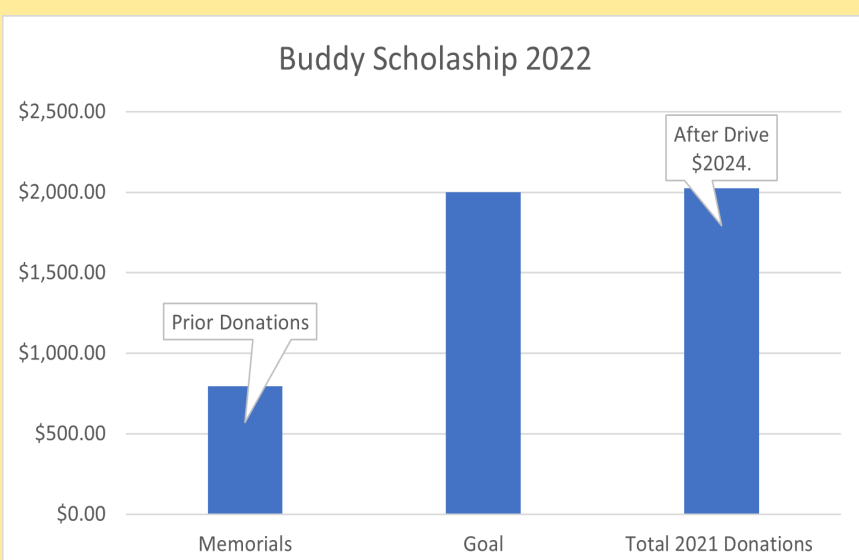

Hi Dale Michaels.

We did it!

[View in Browser](#)

EDOA Supporters Reach Goal for Scholarship

In just a few days the Eastham Dog Owners have reached their goal of $2000 in support of the Buddy Scholarship. This matches the largest amount provided by the scholarship in its 8 year history.

A call went out through this e-newsletter just 3 days ago and was picked up by the Eastham Chamber of Commerce and reposted to its member organizations. The response was strong and fast.

Any additional funds collected by December 31st will be added to the award, as is our policy of distributing 100% of the funds collected in a calendar year to the scholarship recipient.

The award is also funded by memorial donations made in the name of the pets of members and friends of members. Donors receive a web page on the EDOA site honoring those dogs with pictures and comments from our "family".

We believe in supporting our community. This is one more way. What a great organization!

Thank you—Thank you!

Donate Directly

[Donate using this link to fund the Buddy Scholarship.](#)

Transaction details:

Security:

Our website employs security (SSL Certificates) for the protection of all of us.

Donations can be made with your PayPal account **or your own credit card.**

PayPal is our payment interface to provide security and privacy guarantees.

All donations made through these links will go directly to our Scholarship award winner.

Create a Memorial Donation

[Fill in this form on our website](#)

1. Include info on the dog or person you would like to honor.
2. A beautiful notes will be mailed to the owner informing them of the memorial.
3. Photos are photo shows are added free.
4. Here are some nice examples.

<https://www.easthamdog.org/dog/breezy/>

<https://www.easthamdog.org/dog/finn/>

<https://www.easthamdog.org/dog/buddy/>

The Buddy Scholarship Fund

Since 2012 EDOA members have been making contributions to EDOA's Buddy Scholarship Fund. First awarded in 2013.

- The fund provides scholarships to local students furthering their education in the general fields associated with pet care.
- 100% of the contributions each year are distributed to students.
- Funds come primarily from memorials for dogs that have passed. Memorial pages are a permanent part of the EDOA website.
- Many memorial donors contribute for friends whose dogs and even other dog lovers have passed.
- Starting in 2013 with an expected award of $500, we have been able to award up to $2000 with the generosity of the EDOA community.

Special Thanks to Our Donors

Diana D	$100	Kathleen M	$100
Cindy B	$50	Susan W.	$100
Betsy S	$25	Terry H.	$100
Jan B	$30	Special Thanks to those who have made contributions and memorials throughout the year.	
Bill O	$50	Per & Ruth B	
Mary N	$50	Cindy N	
Chris G	$25	Cindy B	
Ellen L	$25	Ed & Nancy D	
Edward C	$25	ITW Matching Fund	
Iora M	$25	<i>(Apologies if there have been omissions—ECD)</i>	
Suzanne B	$25	Our letter of thanks, and notice of the memorials to the owners are produced by Vicky Anderson. They are beautifully done. Cheers!	
Rae Ann P	$100		
Karla K	$25		
John S	$100		
Marcia D.	$300		

Upcoming in next e-newsletter

Dog Travels:

Tony Cantore will be writing his EDOA Education column - [The Best Ideas for Traveling with Dogs.](#)

What are your suggestions? Give us the benefit of your experience by [e-mailing Tony](#) with your ideas.

New Discounts and Membership Cards:

Cindy Nicholson is ready with the 2022 Membership Cards.

Linda Wood is rounding up the local discounts for members.

The EDOA Store:

Fast, free delivery (locally) on EDOA logo gear. [Visit the Store.](#)

Also, we are always looking for products you would like to see. We have received some good ideas we are working on. [E-mail your ideas!](#)

EDOA Volunteer Needs:

Have special skills to share? See what EDOA needs.

Comments / Questions

Editor: Ed.Daniels@easthamdog.org

You are receiving this e-mail blast as a member of Eastham Dog Owners' Association.

Thank you for your support!

"Like" us on Facebook