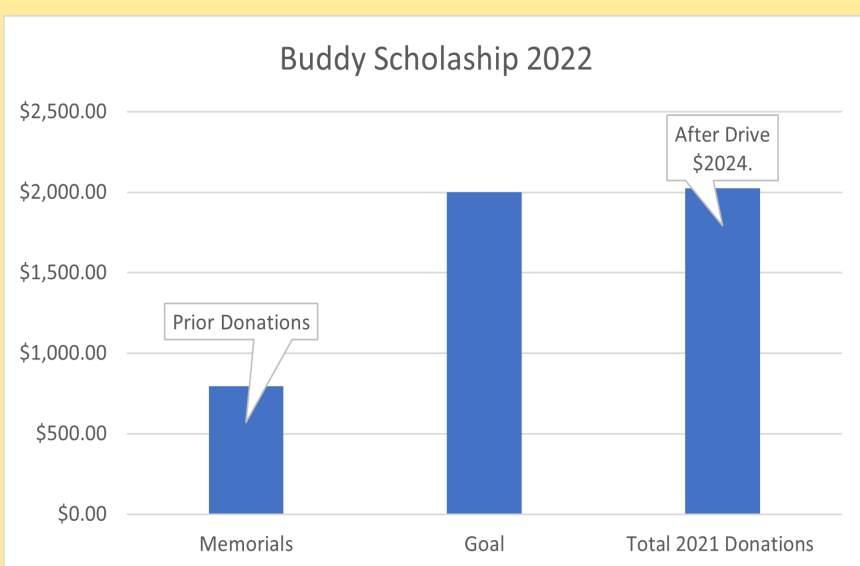

Hi Pamela & Mark.

We did it!

[View in Browser](#)

EDOA Supporters Reach Goal for Scholarship

In just a few days the Eastham Dog Owners have reached their goal of $2000 in support of the Buddy Scholarship. This matches the largest amount provided by the scholarship in its 8 year history.

A call went out through this e-newsletter just 3 days ago and was picked up by the Eastham Chamber of Commerce and reposted to its member organizations. The response was strong and fast.

Any additional funds collected by December 31st will be added to the award, as is our policy of distributing 100% of the funds collected in a calendar year to the scholarship recipient.

The award is also funded by memorial donations made in the name of the pets of members and friends of members. Donors receive a web page on the EDOA site honoring those dogs with pictures and comments from our "family".

We believe in supporting our community. This is one more way. What a great organization!

Thank you—Thank you!

Donate Directly

[Donate using this link to fund the Buddy Scholarship.](#)

Transaction details:

Security:

Our website employs security (SSL Certificates) for the protection of all of us.

Donations can be made with your PayPal account **or your own credit card.**

PayPal is our payment interface to provide security and privacy guarantees.

All donations made through these links will go directly to our Scholarship award winner.

Create a Memorial Donation

[Fill in this form on our website](#)

1. Include info on the dog or person you would like to honor.
2. A beautiful notes will be mailed to the owner informing them of the memorial.
3. Photos are photo shows are added free.
4. Here are some nice examples.

<https://www.easthamdog.org/dog/breezy/>

<https://www.easthamdog.org/dog/finn/>

<https://www.easthamdog.org/dog/buddy/>

The Buddy Scholarship Fund

Since 2012 EDOA members have been making contributions to EDOA's Buddy Scholarship Fund. First awarded in 2013.

- The fund provides scholarships to local students furthering their education in the general fields associated with pet care.
- 100% of the contributions each year are distributed to students.
- Funds come primarily from memorials for dogs that have passed. Memorial pages are a permanent part of the EDOA website.
- Many memorial donors contribute for friends whose dogs and even other dog lovers have passed.
- Starting in 2013 with an expected award of $500, we have been able to award up to $2000 with the generosity of the EDOA community.

Special Thanks to Our Donors

Diana D	$100	Kathleen M	$100
Cindy B	$50	Susan W.	$100
Betsy S	$25	Terry H.	$100
Jan B	$30	Special Thanks to those who have made contributions and memorials throughout the year.	
Bill O	$50	Per & Ruth B	
Mary N	$50	Cindy N	
Chris G	$25	Cindy B	
Ellen L	$25	Ed & Nancy D	
Edward C	$25	ITW Matching Fund	
Iora M	$25	<i>(Apologies if there have been omissions—ECD)</i>	
Suzanne B	$25	Our letter of thanks, and notice of the memorials to the owners are produced by Vicky Anderson. They are beautifully done. Cheers!	
Rae Ann P	$100		
Karla K	$25		
John S	$100		
Marcia D.	$300		

Upcoming in next e-newsletter

Dog Travels:

Tony Cantore will be writing his EDOA Education column - [The Best Ideas for Traveling with Dogs.](#)

What are your suggestions? Give us the benefit of your experience by [e-mailing Tony](#) with your ideas.

New Discounts and Membership Cards:

Cindy Nicholson is ready with the 2022 Membership Cards.

Linda Wood is rounding up the local discounts for members.

The EDOA Store:

Fast, free delivery (locally) on EDOA logo gear. [Visit the Store.](#)

Also, we are always looking for products you would like to see. We have received some good ideas we are working on. [E-mail your ideas!](#)

EDOA Volunteer Needs:

Have special skills to share? See what EDOA needs.

Comments / Questions

Editor: Ed.Daniels@easthamdog.org

You are receiving this e-mail blast as a member of Eastham Dog Owners' Association.

Thank you for your support!

"Like" us on Facebook