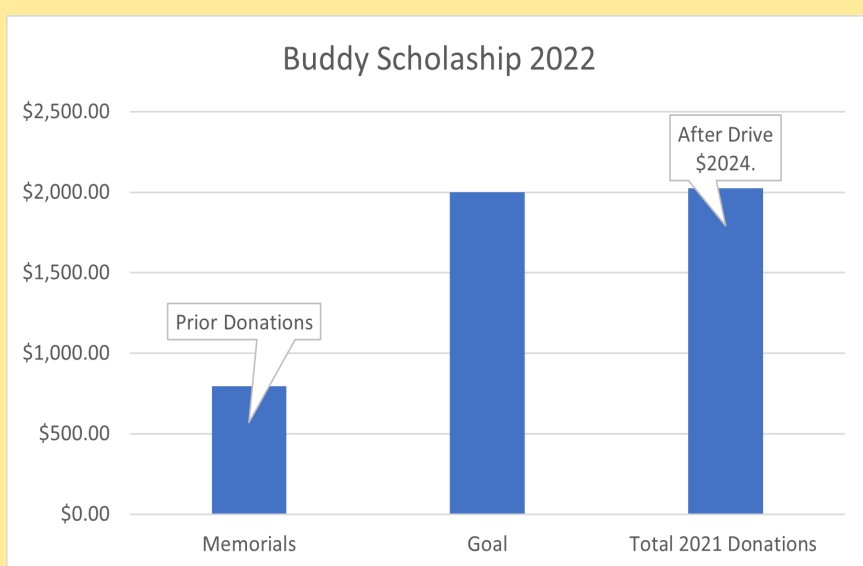

Hi Kerry.

We did it!

[View in Browser](#)

EDOA Supporters Reach Goal for Scholarship

In just a few days the Eastham Dog Owners have reached their goal of $2000 in support of the Buddy Scholarship. This matches the largest amount provided by the scholarship in its 8 year history.

A call went out through this e-newsletter just 3 days ago and was picked up by the Eastham Chamber of Commerce and reposted to its member organizations. The response was strong and fast.

Any additional funds collected by December 31st will be added to the award, as is our policy of distributing 100% of the funds collected in a calendar year to the scholarship recipient.

The award is also funded by memorial donations made in the name of the pets of members and friends of members. Donors receive a web page on the EDOA site honoring those dogs with pictures and comments from our "family".

We believe in supporting our community. This is one more way. What a great organization!

Thank you—Thank you!

Donate Directly

[Donate using this link to fund the Buddy Scholarship.](#)

Transaction details:

Security:

Our website employs security (SSL Certificates) for the protection of all of us.

Donations can be made with your PayPal account **or your own credit card.**

PayPal is our payment interface to provide security and privacy guarantees.

All donations made through these links will go directly to our Scholarship award winner.

Create a Memorial Donation

[Fill in this form on our website](#)

1. Include info on the dog or person you would like to honor.
2. A beautiful notes will be mailed to the owner informing them of the memorial.
3. Photos are photo shows are added free.
4. Here are some nice examples.

<https://www.easthamdog.org/dog/breezy/>

<https://www.easthamdog.org/dog/finn/>

<https://www.easthamdog.org/dog/buddy/>

The Buddy Scholarship Fund

Since 2012 EDOA members have been making contributions to EDOA's Buddy Scholarship Fund. First awarded in 2013.

- The fund provides scholarships to local students furthering their education in the general fields associated with pet care.
- 100% of the contributions each year are distributed to students.
- Funds come primarily from memorials for dogs that have passed. Memorial pages are a permanent part of the EDOA website.
- Many memorial donors contribute for friends whose dogs and even other dog lovers have passed.
- Starting in 2013 with an expected award of $500, we have been able to award up to $2000 with the generosity of the EDOA community.

Special Thanks to Our Donors

Diana D	$100	Kathleen M	$100
Cindy B	$50	Susan W.	$100
Betsy S	$25	Terry H.	$100
Jan B	$30	Special Thanks to those who have made contributions and memorials throughout the year.	
Bill O	$50	Per & Ruth B	
Mary N	$50	Cindy N	
Chris G	$25	Cindy B	
Ellen L	$25	Ed & Nancy D	
Edward C	$25	ITW Matching Fund	
Iora M	$25	<i>(Apologies if there have been omissions—ECD)</i>	
Suzanne B	$25	Our letter of thanks, and notice of the memorials to the owners are produced by Vicky Anderson. They are beautifully done. Cheers!	
Rae Ann P	$100		
Karla K	$25		
John S	$100		
Marcia D.	$300		

Upcoming in next e-newsletter

Dog Travels:

Tony Cantore will be writing his EDOA Education column - [The Best Ideas for Traveling with Dogs.](#)

What are your suggestions? Give us the benefit of your experience by [e-mailing Tony](#) with your ideas.

New Discounts and Membership Cards:

Cindy Nicholson is ready with the 2022 Membership Cards.

Linda Wood is rounding up the local discounts for members.

The EDOA Store:

Fast, free delivery (locally) on EDOA logo gear. [Visit the Store.](#)

Also, we are always looking for products you would like to see. We have received some good ideas we are working on. [E-mail your ideas!](#)

EDOA Volunteer Needs:

Have special skills to share? See what EDOA needs.

Comments / Questions

Editor: Ed.Daniels@easthamdog.org

You are receiving this e-mail blast as a member of Eastham Dog Owners' Association.

Thank you for your support!

"Like" us on Facebook