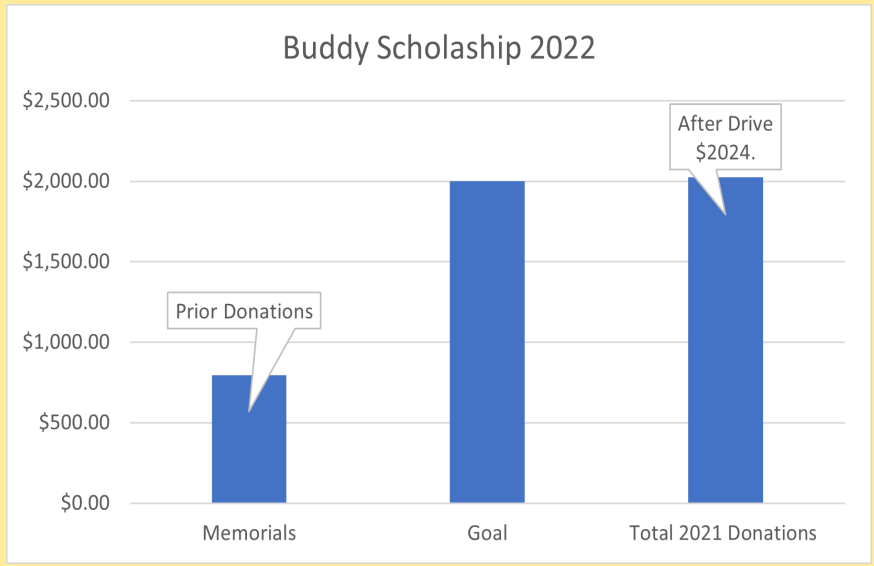

Hi Barbara.

We did it!

[View in Browser](#)

EDOA Supporters Reach Goal for Scholarship

In just a few days the Eastham Dog Owners have reached their goal of $2000 in support of the Buddy Scholarship. This matches the largest amount provided by the scholarship in its 8 year history.

A call went out through this e-newsletter just 3 days ago and was picked up by the Eastham Chamber of Commerce and reposted to its member organizations. The response was strong and fast.

Any additional funds collected by December 31st will be added to the award, as is our policy of distributing 100% of the funds collected in a calendar year to the scholarship recipient.

The award is also funded by memorial donations made in the name of the pets of members and friends of members. Donors receive a web page on the EDOA site honoring those dogs with pictures and comments from our "family".

We believe in supporting our community. This is one more way. What a great organization!

Thank you—Thank you!

Donate Directly

[Donate using this link to fund the Buddy Scholarship.](#)

Transaction details:

Security:

Our website employs security (SSL Certificates) for the protection of all of us.

Donations can be made with your PayPal account **or your own credit card.**

PayPal is our payment interface to provide security and privacy guarantees.

All donations made through these links will go directly to our Scholarship award winner.

Create a Memorial Donation

[Fill in this form on our website](#)

1. Include info on the dog or person you would like to honor.
2. A beautiful notes will be mailed to the owner informing them of the memorial.
3. Photos are photo shows are added free.
4. Here are some nice examples.

<https://www.easthamdog.org/dog/breezy/>

<https://www.easthamdog.org/dog/finn/>

<https://www.easthamdog.org/dog/buddy/>

The Buddy Scholarship Fund

Since 2012 EDOA members have been making contributions to EDOA's Buddy Scholarship Fund. First awarded in 2013.

- The fund provides scholarships to local students furthering their education in the general fields associated with pet care.
- 100% of the contributions each year are distributed to students.
- Funds come primarily from memorials for dogs that have passed. Memorial pages are a permanent part of the EDOA website.
- Many memorial donors contribute for friends whose dogs and even other dog lovers have passed.
- Starting in 2013 with an expected award of $500, we have been able to award up to $2000 with the generosity of the EDOA community.

Special Thanks to Our Donors

Diana D	$100	Kathleen M	$100
Cindy B	$50	Susan W.	$100
Betsy S	$25	Terry H.	$100
Jan B	$30	Special Thanks to those who have made contributions and memorials throughout the year.	
Bill O	$50	Per & Ruth B	
Mary N	$50	Cindy N	
Chris G	$25	Cindy B	
Ellen L	$25	Ed & Nancy D	
Edward C	$25	ITW Matching Fund	
Iora M	$25	<i>(Apologies if there have been omissions—ECD)</i>	
Suzanne B	$25	Our letter of thanks, and notice of the memorials to the owners are produced by Vicky Anderson. They are beautifully done. Cheers!	
Rae Ann P	$100		
Karla K	$25		
John S	$100		
Marcia D.	$300		

Upcoming in next e-newsletter

Dog Travels:

Tony Cantore will be writing his EDOA Education column - [The Best Ideas for Traveling with Dogs.](#)

What are your suggestions? Give us the benefit of your experience by [e-mailing Tony](#) with your ideas.

New Discounts and Membership Cards:

Cindy Nicholson is ready with the 2022 Membership Cards.

Linda Wood is rounding up the local discounts for members.

The EDOA Store:

Fast, free delivery (locally) on EDOA logo gear. [Visit the Store.](#)

Also, we are always looking for products you would like to see. We have received some good ideas we are working on. [E-mail your ideas!](#)

EDOA Volunteer Needs:

Have special skills to share? See what EDOA needs.

Comments / Questions

Editor: Ed.Daniels@easthamdog.org

You are receiving this e-mail blast as a member of Eastham Dog Owners' Association.

Thank you for your support!

"Like" us on Facebook