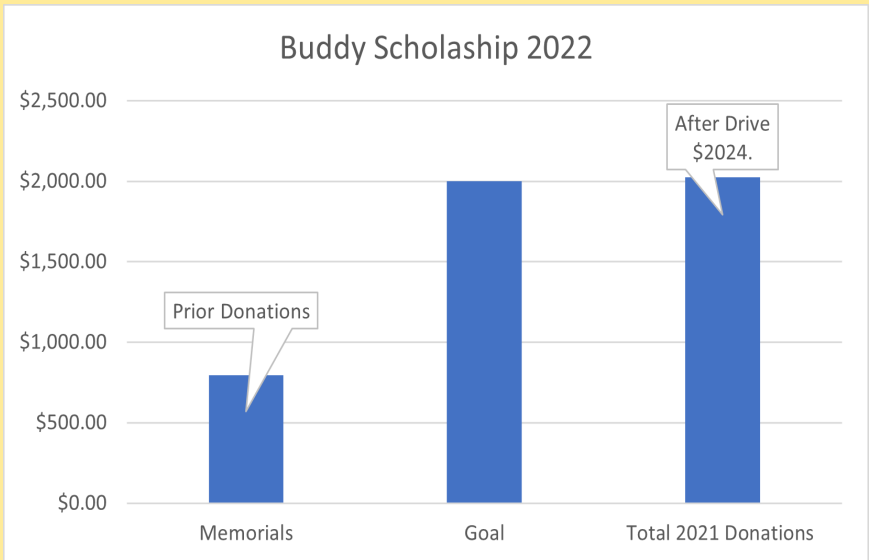

Hi Karen.

We did it!

[View in Browser](#)

EDOA Supporters Reach Goal for Scholarship

In just a few days the Eastham Dog Owners have reached their goal of $2000 in support of the Buddy Scholarship. This matches the largest amount provided by the scholarship in its 8 year history.

A call went out through this e-newsletter just 3 days ago and was picked up by the Eastham Chamber of Commerce and reposted to its member organizations. The response was strong and fast.

Any additional funds collected by December 31st will be added to the award, as is our policy of distributing 100% of the funds collected in a calendar year to the scholarship recipient.

The award is also funded by memorial donations made in the name of the pets of members and friends of members. Donors receive a web page on the EDOA site honoring those dogs with pictures and comments from our "family".

We believe in supporting our community. This is one more way. What a great organization!

Thank you—Thank you!

Donate Directly

[Donate using this link to fund the Buddy Scholarship.](#)

Transaction details:

Security:

Our website employs security (SSL Certificates) for the protection of all of us.

Donations can be made with your PayPal account **or your own credit card.**

PayPal is our payment interface to provide security and privacy guarantees.

All donations made through these links will go directly to our Scholarship award winner.

Create a Memorial Donation

[Fill in this form on our website](#)

1. Include info on the dog or person you would like to honor.
2. A beautiful notes will be mailed to the owner informing them of the memorial.
3. Photos are photo shows are added free.
4. Here are some nice examples.

<https://www.easthamdog.org/dog/breezy/>

<https://www.easthamdog.org/dog/finn/>

<https://www.easthamdog.org/dog/buddy/>

The Buddy Scholarship Fund

Since 2012 EDOA members have been making contributions to EDOA's Buddy Scholarship Fund. First awarded in 2013.

- The fund provides scholarships to local students furthering their education in the general fields associated with pet care.
- 100% of the contributions each year are distributed to students.
- Funds come primarily from memorials for dogs that have passed. Memorial pages are a permanent part of the EDOA website.
- Many memorial donors contribute for friends whose dogs and even other dog lovers have passed.
- Starting in 2013 with an expected award of $500, we have been able to award up to $2000 with the generosity of the EDOA community.

Special Thanks to Our Donors

Diana D	$100	Kathleen M	$100
Cindy B	$50	Susan W.	$100
Betsy S	$25	Terry H.	$100
Jan B	$30	Special Thanks to those who have made contributions and memorials throughout the year.	
Bill O	$50	Per & Ruth B	
Mary N	$50	Cindy N	
Chris G	$25	Cindy B	
Ellen L	$25	Ed & Nancy D	
Edward C	$25	ITW Matching Fund	
Iora M	$25	<i>(Apologies if there have been omissions—ECD)</i>	
Suzanne B	$25	Our letter of thanks, and notice of the memorials to the owners are produced by Vicky Anderson. They are beautifully done. Cheers!	
Rae Ann P	$100		
Karla K	$25		
John S	$100		
Marcia D.	$300		

Upcoming in next e-newsletter

Dog Travels:

Tony Cantore will be writing his EDOA Education column - [The Best Ideas for Traveling with Dogs.](#)

What are your suggestions? Give us the benefit of your experience by [e-mailing Tony](#) with your ideas.

New Discounts and Membership Cards:

Cindy Nicholson is ready with the 2022 Membership Cards.

Linda Wood is rounding up the local discounts for members.

The EDOA Store:

Fast, free delivery (locally) on EDOA logo gear. [Visit the Store.](#)

Also, we are always looking for products you would like to see. We have received some good ideas we are working on. [E-mail your ideas!](#)

EDOA Volunteer Needs:

Have special skills to share? See what EDOA needs.

Comments / Questions

Editor: Ed.Daniels@easthamdog.org

You are receiving this e-mail blast as a member of Eastham Dog Owners' Association.

Thank you for your support!

"Like" us on Facebook