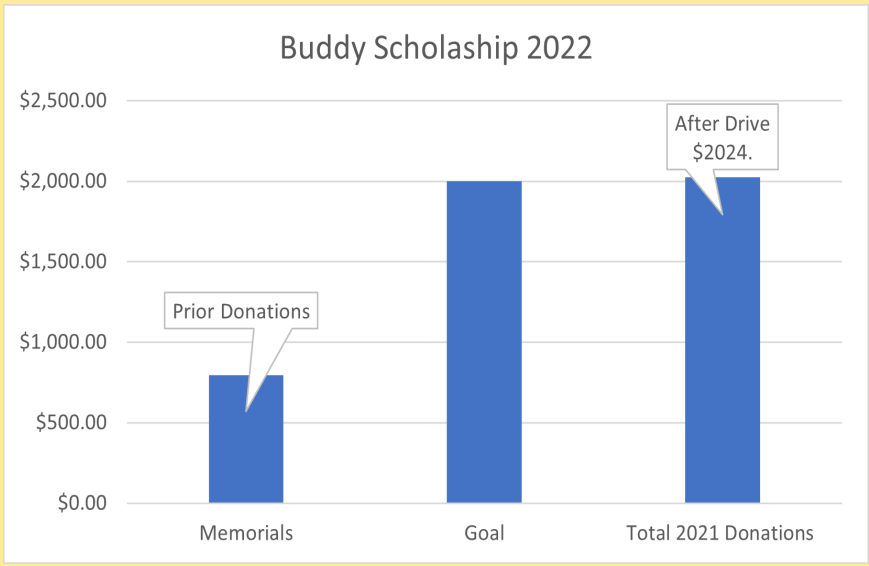

Hi Aaron & Robin.
We did it!

[View in Browser](#)

EDOA Supporters Reach Goal for Scholarship

In just a few days the Eastham Dog Owners have reached their goal of $2000 in support of the Buddy Scholarship. This matches the largest amount provided by the scholarship in its 8 year history.

A call went out through this e-newsletter just 3 days ago and was picked up by the Eastham Chamber of Commerce and reposted to its member organizations. The response was strong and fast.

Any additional funds collected by December 31st will be added to the award, as is our policy of distributing 100% of the funds collected in a calendar year to the scholarship recipient.

The award is also funded by memorial donations made in the name of the pets of members and friends of members. Donors receive a web page on the EDOA site honoring those dogs with pictures and comments from our "family".

We believe in supporting our community. This is one more way. What a great organization!

Thank you—Thank you!

Donate Directly

[Donate using this link to fund the Buddy Scholarship.](#)

Transaction details:

Security:

Our website employs security (SSL Certificates) for the protection of all of us.

Donations can be made with your PayPal account **or your own credit card.**

PayPal is our payment interface to provide security and privacy guarantees.

All donations made through these links will go directly to our Scholarship award winner.

Create a Memorial Donation

[Fill in this form on our website](#)

1. Include info on the dog or person you would like to honor.
2. A beautiful notes will be mailed to the owner informing them of the memorial.
3. Photos are photo shows are added free.
4. Here are some nice examples.

<https://www.easthamdog.org/dog/breezy/>

<https://www.easthamdog.org/dog/finn/>

<https://www.easthamdog.org/dog/buddy/>

The Buddy Scholarship Fund

Since 2012 EDOA members have been making contributions to EDOA's Buddy Scholarship Fund. First awarded in 2013.

- The fund provides scholarships to local students furthering their education in the general fields associated with pet care.
- 100% of the contributions each year are distributed to students.
- Funds come primarily from memorials for dogs that have passed. Memorial pages are a permanent part of the EDOA website.
- Many memorial donors contribute for friends whose dogs and even other dog lovers have passed.
- Starting in 2013 with an expected award of $500, we have been able to award up to $2000 with the generosity of the EDOA community.

Special Thanks to Our Donors

Diana D	$100	Kathleen M	$100
Cindy B	$50	Susan W.	$100
Betsy S	$25	Terry H.	$100
Jan B	$30	Special Thanks to those who have made contributions and memorials throughout the year.	
Bill O	$50	Per & Ruth B	
Mary N	$50	Cindy N	
Chris G	$25	Cindy B	
Ellen L	$25	Ed & Nancy D	
Edward C	$25	ITW Matching Fund	
Iora M	$25	<i>(Apologies if there have been omissions—ECD)</i>	
Suzanne B	$25	Our letter of thanks, and notice of the memorials to the owners are produced by Vicky Anderson. They are beautifully done. Cheers!	
Rae Ann P	$100		
Karla K	$25		
John S	$100		
Marcia D.	$300		

Upcoming in next e-newsletter

Dog Travels:

Tony Cantore will be writing his EDOA Education column - [The Best Ideas for Traveling with Dogs.](#)

What are your suggestions? Give us the benefit of your experience by [e-mailing Tony](#) with your ideas.

New Discounts and Membership Cards:

Cindy Nicholson is ready with the 2022 Membership Cards.

Linda Wood is rounding up the local discounts for members.

The EDOA Store:

Fast, free delivery (locally) on EDOA logo gear. [Visit the Store.](#)

Also, we are always looking for products you would like to see. We have received some good ideas we are working on. [E-mail your ideas!](#)

EDOA Volunteer Needs:

Have special skills to share? See what EDOA needs.

Comments / Questions

Editor: Ed.Daniels@easthamdog.org

You are receiving this e-mail blast as a member of Eastham Dog Owners' Association.

Thank you for your support!

"Like" us on Facebook