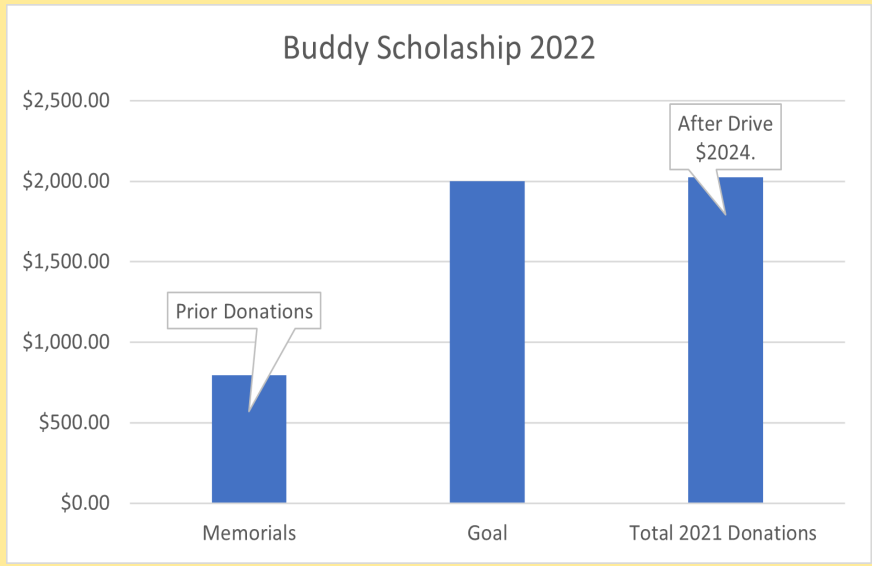

Hi Rosemary.
We did it!

[View in Browser](#)

EDOA Supporters Reach Goal for Scholarship

In just a few days the Eastham Dog Owners have reached their goal of $2000 in support of the Buddy Scholarship. This matches the largest amount provided by the scholarship in its 8 year history.

A call went out through this e-newsletter just 3 days ago and was picked up by the Eastham Chamber of Commerce and reposted to its member organizations. The response was strong and fast.

Any additional funds collected by December 31st will be added to the award, as is our policy of distributing 100% of the funds collected in a calendar year to the scholarship recipient.

The award is also funded by memorial donations made in the name of the pets of members and friends of members. Donors receive a web page on the EDOA site honoring those dogs with pictures and comments from our "family".

We believe in supporting our community. This is one more way. What a great organization!

Thank you—Thank you!

Donate Directly

[Donate using this link to fund the Buddy Scholarship.](#)

Transaction details:

Security:

Our website employs security (SSL Certificates) for the protection of all of us.

Donations can be made with your PayPal account **or your own credit card.**

PayPal is our payment interface to provide security and privacy guarantees.

All donations made through these links will go directly to our Scholarship award winner.

Create a Memorial Donation

[Fill in this form on our website](#)

1. Include info on the dog or person you would like to honor.
2. A beautiful notes will be mailed to the owner informing them of the memorial.
3. Photos are photo shows are added free.
4. Here are some nice examples.

<https://www.easthamdog.org/dog/breezy/>

<https://www.easthamdog.org/dog/finn/>

<https://www.easthamdog.org/dog/buddy/>

The Buddy Scholarship Fund

Since 2012 EDOA members have been making contributions to EDOA's Buddy Scholarship Fund. First awarded in 2013.

- The fund provides scholarships to local students furthering their education in the general fields associated with pet care.
- 100% of the contributions each year are distributed to students.
- Funds come primarily from memorials for dogs that have passed. Memorial pages are a permanent part of the EDOA website.
- Many memorial donors contribute for friends whose dogs and even other dog lovers have passed.
- Starting in 2013 with an expected award of $500, we have been able to award up to $2000 with the generosity of the EDOA community.

Special Thanks to Our Donors

Diana D	$100	Kathleen M	$100
Cindy B	$50	Susan W.	$100
Betsy S	$25	Terry H.	$100
Jan B	$30	Special Thanks to those who have made contributions and memorials throughout the year.	
Bill O	$50	Per & Ruth B	
Mary N	$50	Cindy N	
Chris G	$25	Cindy B	
Ellen L	$25	Ed & Nancy D	
Edward C	$25	ITW Matching Fund	
Iora M	$25	<i>(Apologies if there have been omissions—ECD)</i>	
Suzanne B	$25	Our letter of thanks, and notice of the memorials to the owners are produced by Vicky Anderson. They are beautifully done. Cheers!	
Rae Ann P	$100		
Karla K	$25		
John S	$100		
Marcia D.	$300		

Upcoming in next e-newsletter

Dog Travels:

Tony Cantore will be writing his EDOA Education column - [The Best Ideas for Traveling with Dogs.](#)

What are your suggestions? Give us the benefit of your experience by [e-mailing Tony](#) with your ideas.

New Discounts and Membership Cards:

Cindy Nicholson is ready with the 2022 Membership Cards.

Linda Wood is rounding up the local discounts for members.

The EDOA Store:

Fast, free delivery (locally) on EDOA logo gear. [Visit the Store.](#)

Also, we are always looking for products you would like to see. We have received some good ideas we are working on. [E-mail your ideas!](#)

EDOA Volunteer Needs:

Have special skills to share? See what EDOA needs.

Comments / Questions

Editor: Ed.Daniels@easthamdog.org

You are receiving this e-mail blast as a member of Eastham Dog Owners' Association.

Thank you for your support!

"Like" us on Facebook