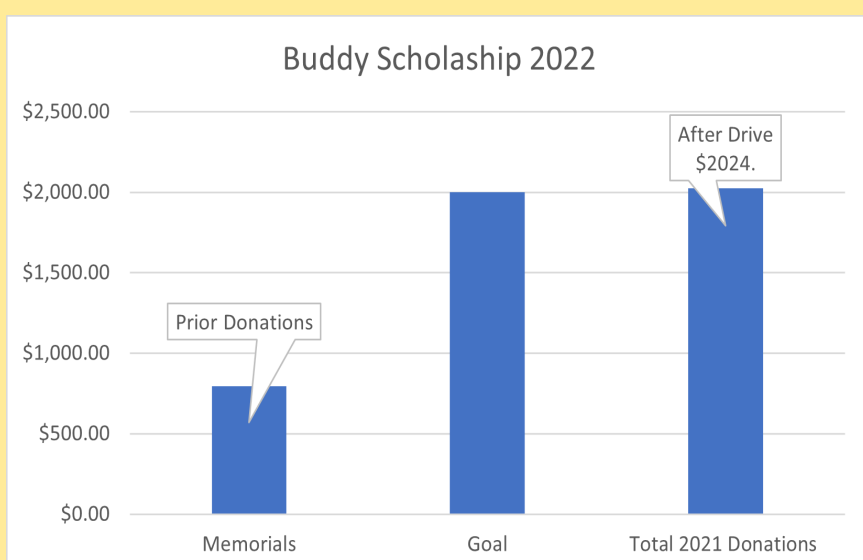

Hi Cindy.
We did it!

[View in Browser](#)

EDOA Supporters Reach Goal for Scholarship

In just a few days the Eastham Dog Owners have reached their goal of $2000 in support of the Buddy Scholarship. This matches the largest amount provided by the scholarship in its 8 year history.

A call went out through this e-newsletter just 3 days ago and was picked up by the Eastham Chamber of Commerce and reposted to its member organizations. The response was strong and fast.

Any additional funds collected by December 31st will be added to the award, as is our policy of distributing 100% of the funds collected in a calendar year to the scholarship recipient.

The award is also funded by memorial donations made in the name of the pets of members and friends of members. Donors receive a web page on the EDOA site honoring those dogs with pictures and comments from our "family".

We believe in supporting our community. This is one more way. What a great organization!

Thank you—Thank you!

Donate Directly

[Donate using this link to fund the Buddy Scholarship.](#)

Transaction details:

Security:

Our website employs security (SSL Certificates) for the protection of all of us.

Donations can be made with your PayPal account **or your own credit card.**

PayPal is our payment interface to provide security and privacy guarantees.

All donations made through these links will go directly to our Scholarship award winner.

Create a Memorial Donation

[Fill in this form on our website](#)

1. Include info on the dog or person you would like to honor.
2. A beautiful notes will be mailed to the owner informing them of the memorial.
3. Photos are photo shows are added free.
4. Here are some nice examples.

<https://www.easthamdog.org/dog/breezy/>

<https://www.easthamdog.org/dog/finn/>

<https://www.easthamdog.org/dog/buddy/>

The Buddy Scholarship Fund

Since 2012 EDOA members have been making contributions to EDOA's Buddy Scholarship Fund. First awarded in 2013.

- The fund provides scholarships to local students furthering their education in the general fields associated with pet care.
- 100% of the contributions each year are distributed to students.
- Funds come primarily from memorials for dogs that have passed. Memorial pages are a permanent part of the EDOA website.
- Many memorial donors contribute for friends whose dogs and even other dog lovers have passed.
- Starting in 2013 with an expected award of $500, we have been able to award up to $2000 with the generosity of the EDOA community.

Special Thanks to Our Donors

Diana D	$100	Kathleen M	$100
Cindy B	$50	Susan W.	$100
Betsy S	$25	Terry H.	$100
Jan B	$30	Special Thanks to those who have made contributions and memorials throughout the year.	
Bill O	$50	Per & Ruth B	
Mary N	$50	Cindy N	
Chris G	$25	Cindy B	
Ellen L	$25	Ed & Nancy D	
Edward C	$25	ITW Matching Fund	
Iora M	$25	<i>(Apologies if there have been omissions—ECD)</i>	
Suzanne B	$25	Our letter of thanks, and notice of the memorials to the owners are produced by Vicky Anderson. They are beautifully done. Cheers!	
Rae Ann P	$100		
Karla K	$25		
John S	$100		
Marcia D.	$300		

Upcoming in next e-newsletter

Dog Travels:

Tony Cantore will be writing his EDOA Education column - [The Best Ideas for Traveling with Dogs.](#)

What are your suggestions? Give us the benefit of your experience by [e-mailing Tony](#) with your ideas.

New Discounts and Membership Cards:

Cindy Nicholson is ready with the 2022 Membership Cards.

Linda Wood is rounding up the local discounts for members.

The EDOA Store:

Fast, free delivery (locally) on EDOA logo gear. [Visit the Store.](#)

Also, we are always looking for products you would like to see. We have received some good ideas we are working on. [E-mail your ideas!](#)

EDOA Volunteer Needs:

Have special skills to share? See what EDOA needs.

Comments / Questions

Editor: Ed.Daniels@easthamdog.org

You are receiving this e-mail blast as a member of Eastham Dog Owners' Association.

Thank you for your support!

"Like" us on Facebook