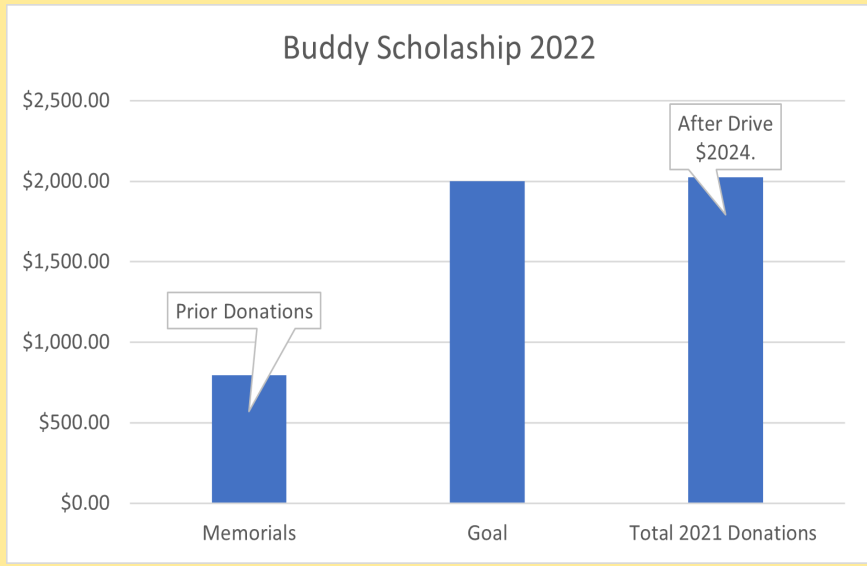

Hi Roz.

We did it!

[View in Browser](#)

EDOA Supporters Reach Goal for Scholarship

In just a few days the Eastham Dog Owners have reached their goal of $2000 in support of the Buddy Scholarship. This matches the largest amount provided by the scholarship in its 8 year history.

A call went out through this e-newsletter just 3 days ago and was picked up by the Eastham Chamber of Commerce and reposted to its member organizations. The response was strong and fast.

Any additional funds collected by December 31st will be added to the award, as is our policy of distributing 100% of the funds collected in a calendar year to the scholarship recipient.

The award is also funded by memorial donations made in the name of the pets of members and friends of members. Donors receive a web page on the EDOA site honoring those dogs with pictures and comments from our "family".

We believe in supporting our community. This is one more way. What a great organization!

Thank you—Thank you!

Donate Directly

[Donate using this link to fund the Buddy Scholarship.](#)

Transaction details:

Security:

Our website employs security (SSL Certificates) for the protection of all of us.

Donations can be made with your PayPal account **or your own credit card.**

PayPal is our payment interface to provide security and privacy guarantees.

All donations made through these links will go directly to our Scholarship award winner.

Create a Memorial Donation

[Fill in this form on our website](#)

1. Include info on the dog or person you would like to honor.
2. A beautiful notes will be mailed to the owner informing them of the memorial.
3. Photos are photo shows are added free.
4. Here are some nice examples.

<https://www.easthamdog.org/dog/breezy/>

<https://www.easthamdog.org/dog/finn/>

<https://www.easthamdog.org/dog/buddy/>

The Buddy Scholarship Fund

Since 2012 EDOA members have been making contributions to EDOA's Buddy Scholarship Fund. First awarded in 2013.

- The fund provides scholarships to local students furthering their education in the general fields associated with pet care.
- 100% of the contributions each year are distributed to students.
- Funds come primarily from memorials for dogs that have passed. Memorial pages are a permanent part of the EDOA website.
- Many memorial donors contribute for friends whose dogs and even other dog lovers have passed.
- Starting in 2013 with an expected award of $500, we have been able to award up to $2000 with the generosity of the EDOA community.

Special Thanks to Our Donors

Diana D	$100	Kathleen M	$100
Cindy B	$50	Susan W.	$100
Betsy S	$25	Terry H.	$100
Jan B	$30	Special Thanks to those who have made contributions and memorials throughout the year.	
Bill O	$50	Per & Ruth B	
Mary N	$50	Cindy N	
Chris G	$25	Cindy B	
Ellen L	$25	Ed & Nancy D	
Edward C	$25	ITW Matching Fund	
Iora M	$25	<i>(Apologies if there have been omissions—ECD)</i>	
Suzanne B	$25	Our letter of thanks, and notice of the memorials to the owners are produced by Vicky Anderson. They are beautifully done.	
Rae Ann P	$100	Cheers!	
Karla K	$25		
John S	$100		
Marcia D.	$300		

Upcoming in next e-newsletter

Dog Travels:

Tony Cantore will be writing his EDOA Education column - [The Best Ideas for Traveling with Dogs.](#)

What are your suggestions? Give us the benefit of your experience by [e-mailing Tony](#) with your ideas.

New Discounts and Membership Cards:

Cindy Nicholson is ready with the 2022 Membership Cards.

Linda Wood is rounding up the local discounts for members.

The EDOA Store:

Fast, free delivery (locally) on EDOA logo gear. [Visit the Store.](#)

Also, we are always looking for products you would like to see. We have received some good ideas we are working on. [E-mail your ideas!](#)

EDOA Volunteer Needs:

Have special skills to share? See what EDOA needs.

Comments / Questions

Editor: Ed.Daniels@easthamdog.org

You are receiving this e-mail blast as a member of Eastham Dog Owners' Association.

Thank you for your support!

"Like" us on Facebook