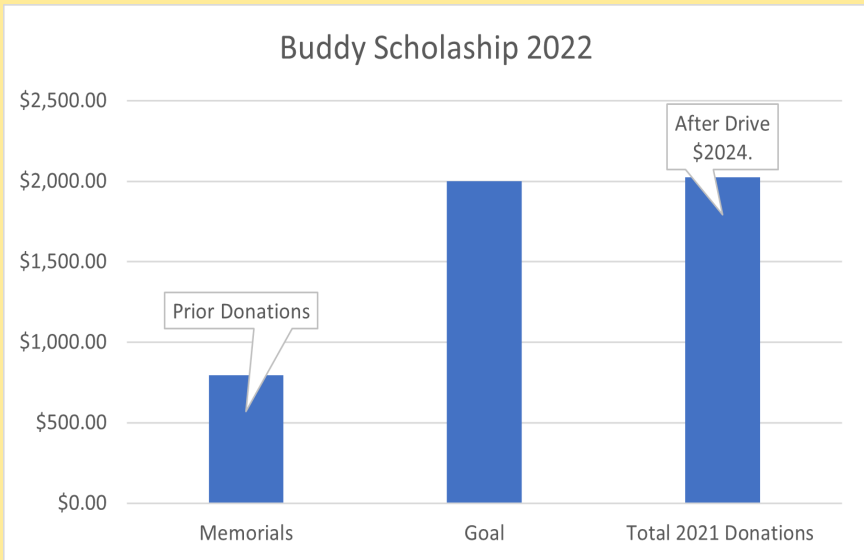

Hi Richard & Marie.

We did it!

[View in Browser](#)

EDOA Supporters Reach Goal for Scholarship

In just a few days the Eastham Dog Owners have reached their goal of $2000 in support of the Buddy Scholarship. This matches the largest amount provided by the scholarship in its 8 year history.

A call went out through this e-newsletter just 3 days ago and was picked up by the Eastham Chamber of Commerce and reposted to its member organizations. The response was strong and fast.

Any additional funds collected by December 31st will be added to the award, as is our policy of distributing 100% of the funds collected in a calendar year to the scholarship recipient.

The award is also funded by memorial donations made in the name of the pets of members and friends of members. Donors receive a web page on the EDOA site honoring those dogs with pictures and comments from our "family".

We believe in supporting our community. This is one more way. What a great organization!

Thank you—Thank you!

Donate Directly

[Donate using this link to fund the Buddy Scholarship.](#)

Transaction details:

Security:

Our website employs security (SSL Certificates) for the protection of all of us.

Donations can be made with your PayPal account **or your own credit card.**

PayPal is our payment interface to provide security and privacy guarantees.

All donations made through these links will go directly to our Scholarship award winner.

Create a Memorial Donation

[Fill in this form on our website](#)

1. Include info on the dog or person you would like to honor.
2. A beautiful notes will be mailed to the owner informing them of the memorial.
3. Photos are photo shows are added free.
4. Here are some nice examples.

<https://www.easthamdog.org/dog/breezy/>

<https://www.easthamdog.org/dog/finn/>

<https://www.easthamdog.org/dog/buddy/>

The Buddy Scholarship Fund

Since 2012 EDOA members have been making contributions to EDOA's Buddy Scholarship Fund. First awarded in 2013.

- The fund provides scholarships to local students furthering their education in the general fields associated with pet care.
- 100% of the contributions each year are distributed to students.
- Funds come primarily from memorials for dogs that have passed. Memorial pages are a permanent part of the EDOA website.
- Many memorial donors contribute for friends whose dogs and even other dog lovers have passed.
- Starting in 2013 with an expected award of $500, we have been able to award up to $2000 with the generosity of the EDOA community.

Special Thanks to Our Donors

Diana D	$100	Kathleen M	$100
Cindy B	$50	Susan W.	$100
Betsy S	$25	Terry H.	$100
Jan B	$30	Special Thanks to those who have made contributions and memorials throughout the year.	
Bill O	$50	Per & Ruth B	
Mary N	$50	Cindy N	
Chris G	$25	Cindy B	
Ellen L	$25	Ed & Nancy D	
Edward C	$25	ITW Matching Fund	
Iora M	$25	<i>(Apologies if there have been omissions—ECD)</i>	
Suzanne B	$25	Our letter of thanks, and notice of the memorials to the owners are produced by Vicky Anderson. They are beautifully done.	
Rae Ann P	$100	Cheers!	
Karla K	$25		
John S	$100		
Marcia D.	$300		

Upcoming in next e-newsletter

Dog Travels:

Tony Cantore will be writing his EDOA Education column - [The Best Ideas for Traveling with Dogs.](#)

What are your suggestions? Give us the benefit of your experience by [e-mailing Tony](#) with your ideas.

New Discounts and Membership Cards:

Cindy Nicholson is ready with the 2022 Membership Cards.

Linda Wood is rounding up the local discounts for members.

The EDOA Store:

Fast, free delivery (locally) on EDOA logo gear. [Visit the Store.](#)

Also, we are always looking for products you would like to see. We have received some good ideas we are working on. [E-mail your ideas!](#)

EDOA Volunteer Needs:

Have special skills to share? See what EDOA needs.

Comments / Questions

Editor: Ed.Daniels@easthamdog.org

You are receiving this e-mail blast as a member of Eastham Dog Owners' Association.

Thank you for your support!

"Like" us on Facebook